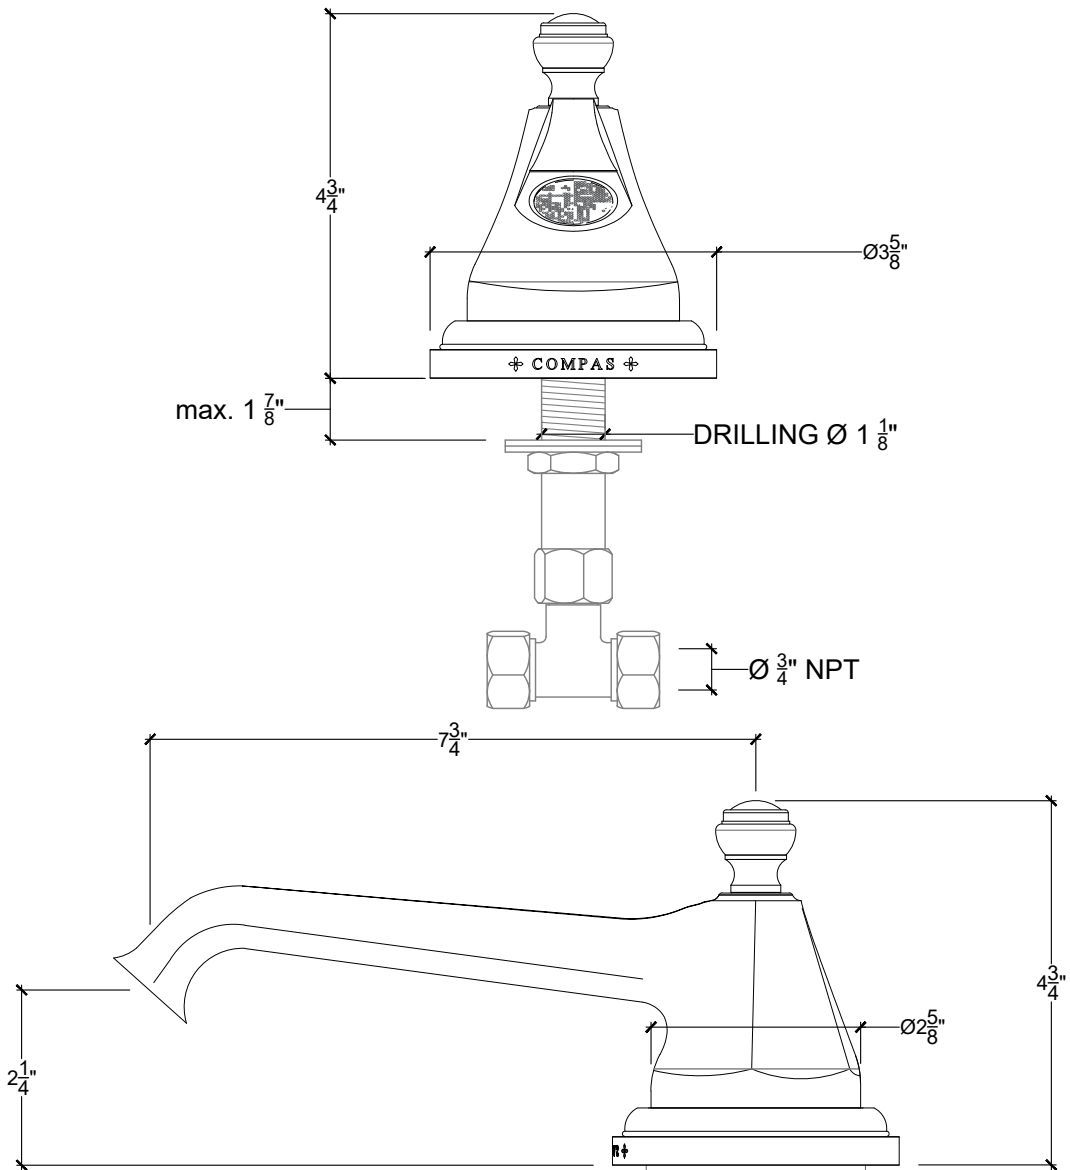

# QUADROLOBE

Deck Mounted Quadrolobe - Regalia Spout for Tub - 3/4" NPT

Montage sur plan - Bec verseur pour baignoire - Quadrolobe Regalia - 3/4" NPT

Style# 02106204

Copyright © Compas 2010 www.compasstone.com

Product Support +1 310 854 3023

REVISED 03-10-20

Technical Drawings are subject to change at Compas' discretion.