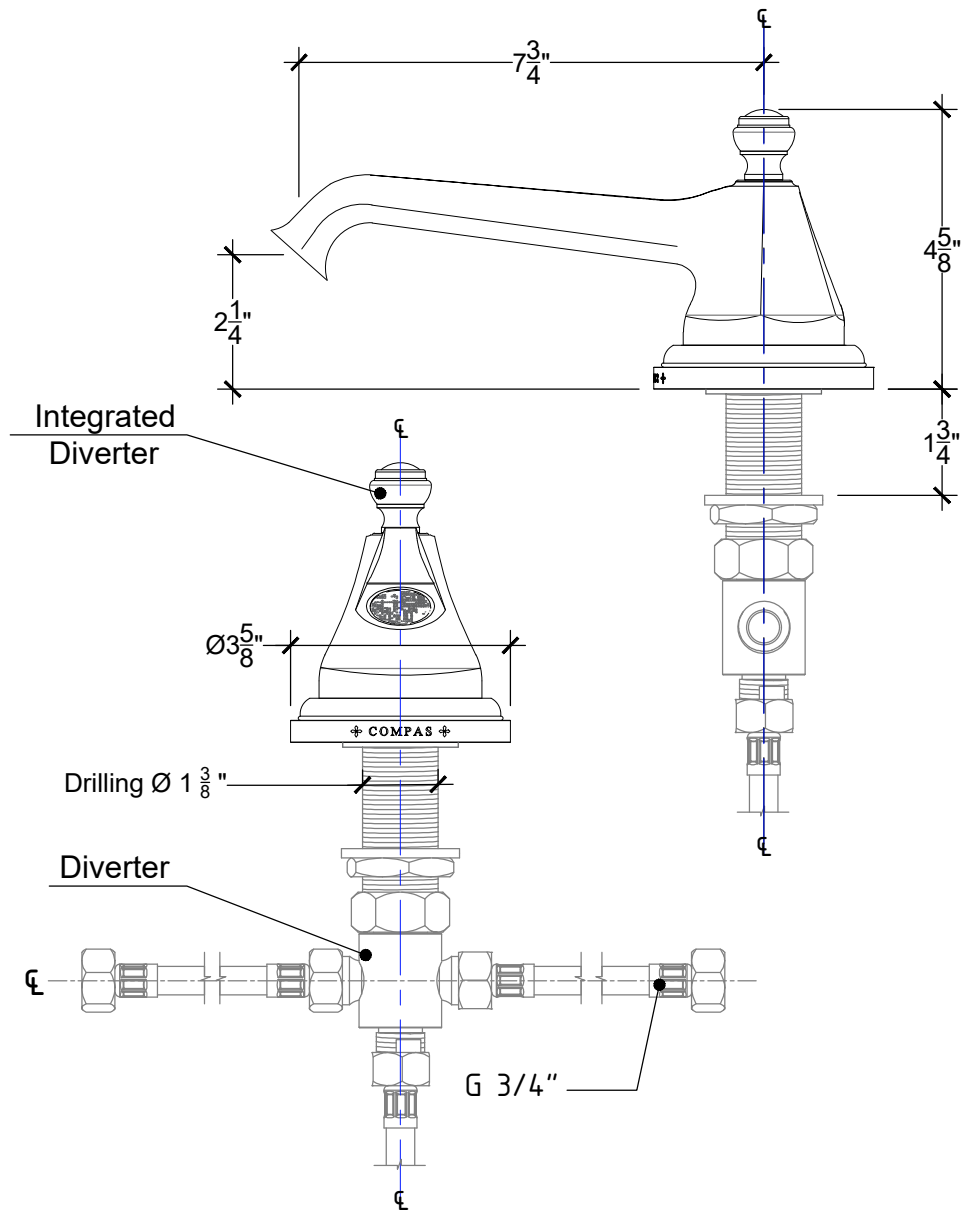

# QUADROLOBE

Deck Mount Spout with integrated diverter for Tub - 3/4" NPT  
Bec sure gorge pout bain - Quadrolobe - 3/4" NPT  
Style# 2106167

Copyright © Compas 2010 www.compassstone.com