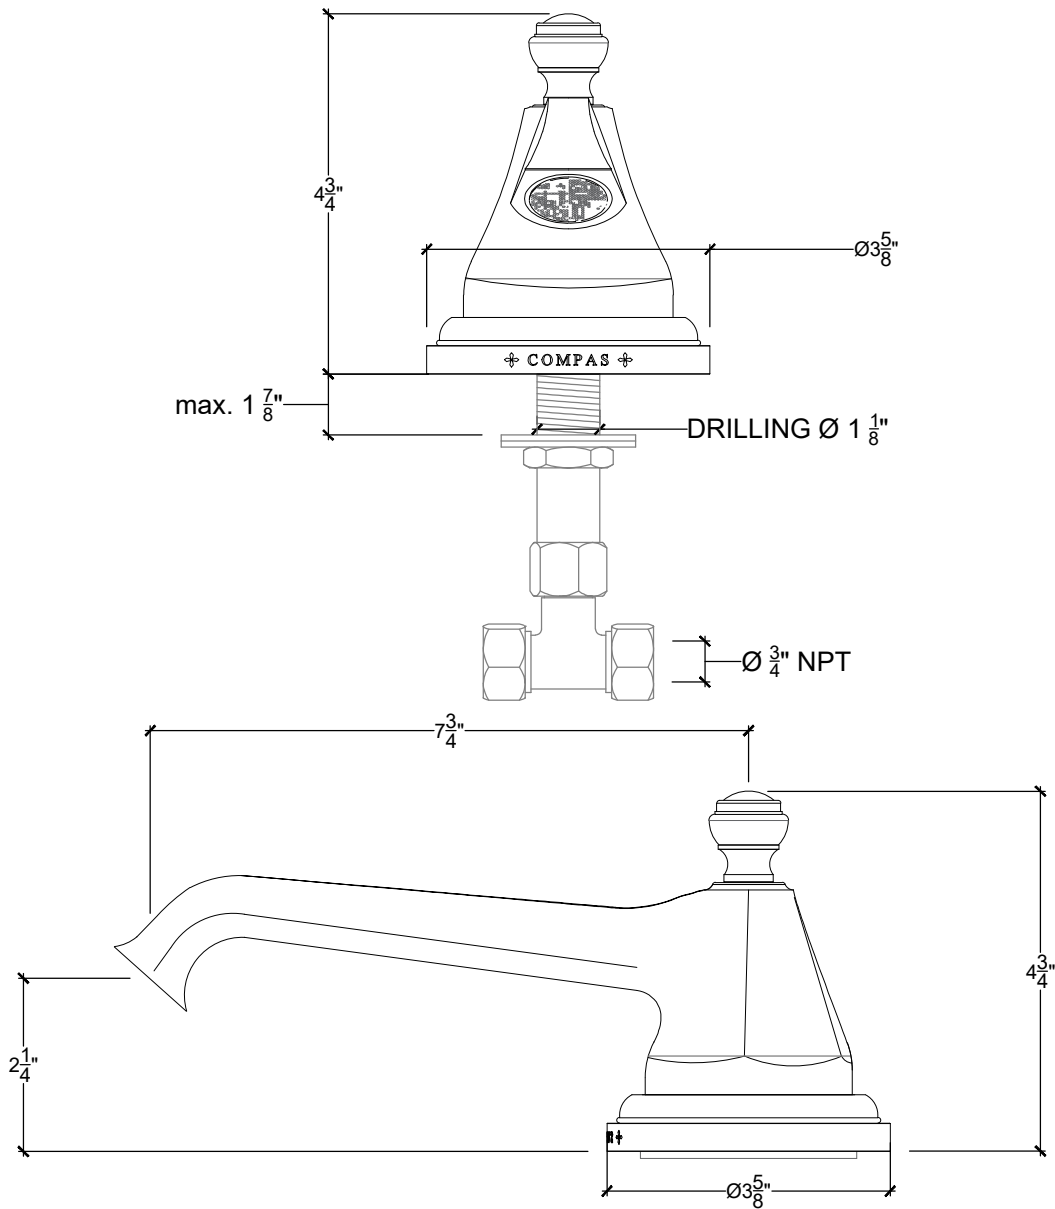

QUADROLOBE

Deck Mounted Quadrolobe - Spout for Tub - 3/4" NPT

Montage sur plan - Bec verseur pour baignoire - Quadrolobe - 3/4" NPT

Style# 02106204

Copyright © Compas 2010 www.compassstone.com