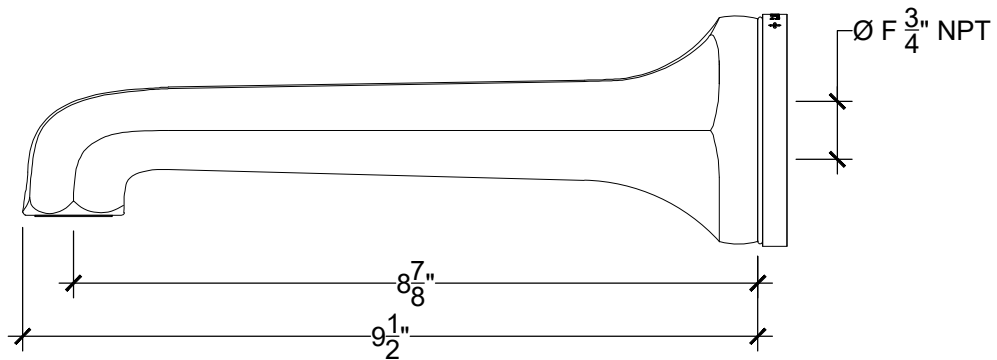

PRIMO 3/4"

Wall mounted Primo Spout, 3/4" F _ NPT

Style # 99006505 - SP

Copyright © Compas 2010 www.compasstone.com

COMPAS