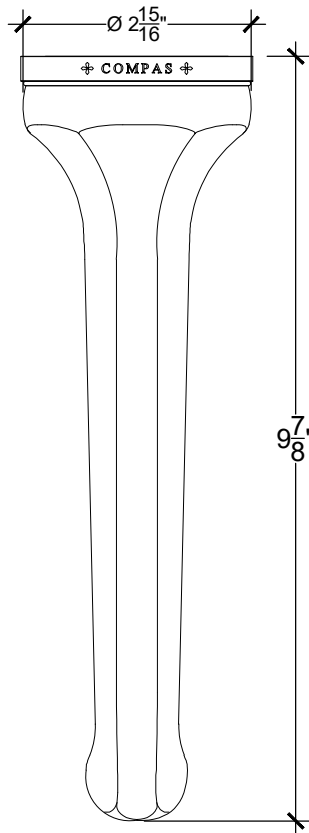

PRIMO 3/4"

Wall mounted Primo Spout, 3/4" F _ NPT

Style # 99006505 - SP

Copyright © Compas 2010 www.compasstone.com

COMPAS