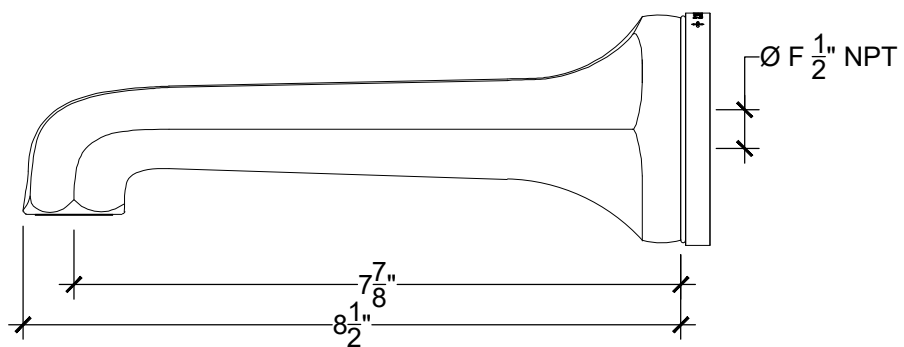

PRIMO 1/2"

Wall mounted Primo Spout, 1/2" F _ NPT

Style # 99006506 - SP

Copyright © Compas 2010 www.compasstone.com

COMPAS