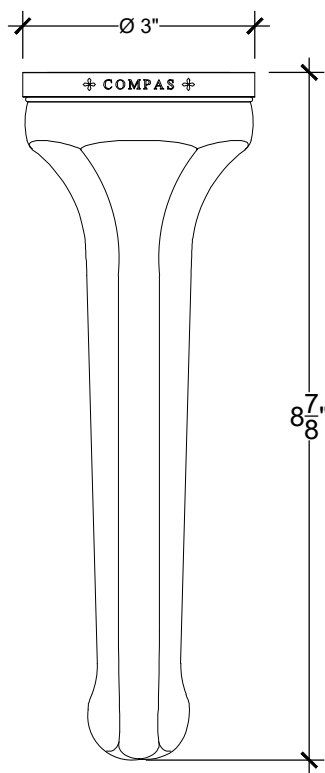

PRIMO 1/2"

Wall mounted Primo Spout, 1/2" F _ NPT

Style # 99006506 - SP

Copyright © Compas 2010 www.compasstone.com

COMPAS