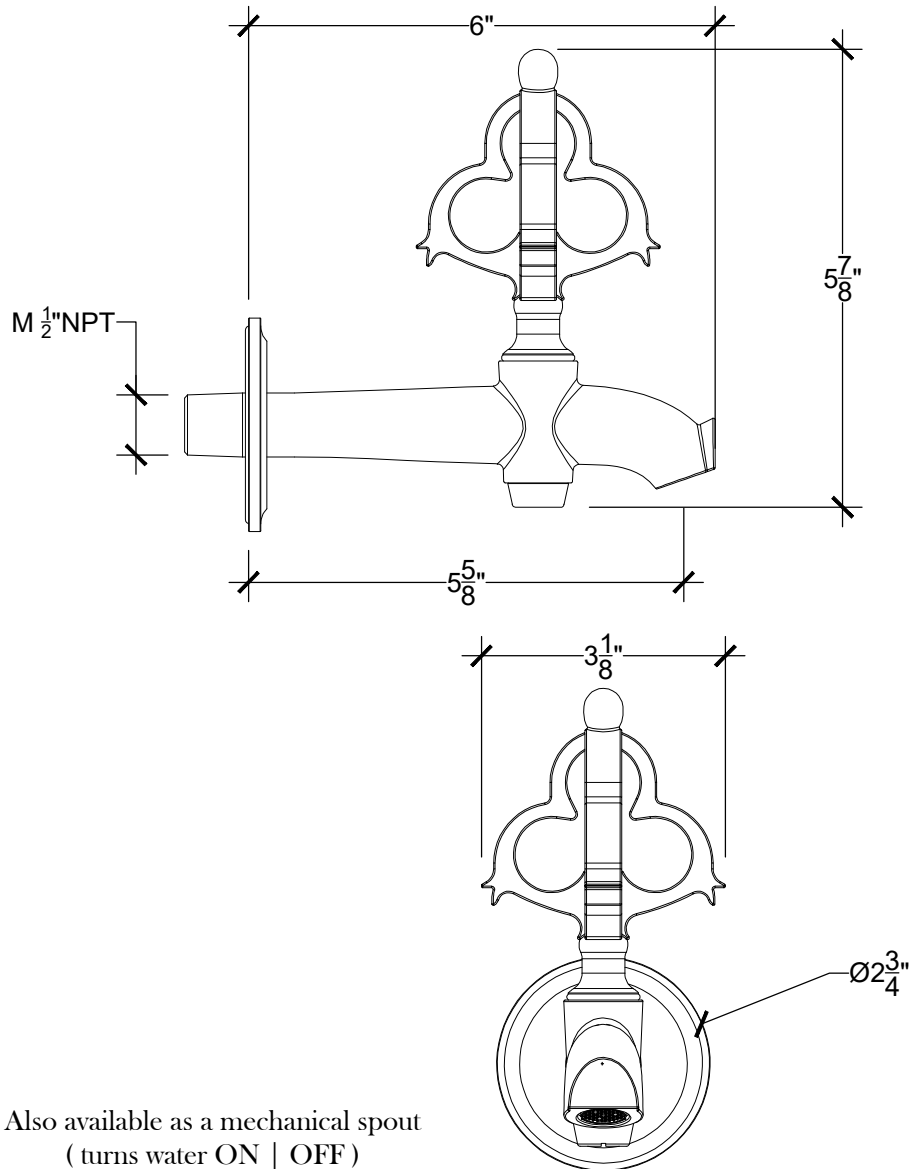

# PETIT MACE 1/2"

Wall mounted spout 1/2" NPT

Bec verseur mural, petit modele - 1/2" NPT

Ref # 12206100

Also available as a mechanical spout  
( turns water ON | OFF )  
please contact us to enquire

Copyright © Compas 2010 www.compassstone.com