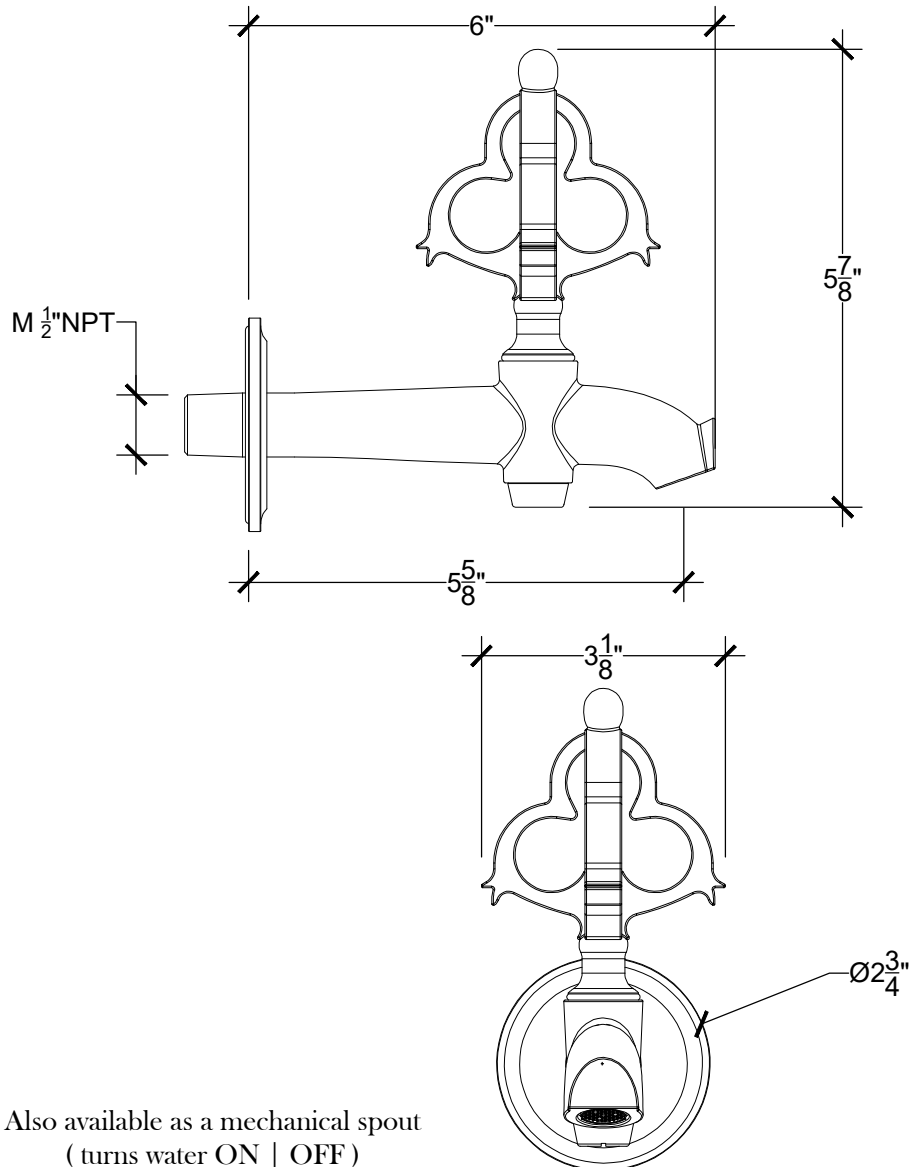

## PETIT MACE 1/2"

Wall mounted spout - 1/2" NPT

Montage mural - Bec verseur Petit Mace - 1/2" NPT

Ref # 12206100

Copyright © Compas 2010 www.compassstone.com

 COMPAS™

REVISED 03-09-2022