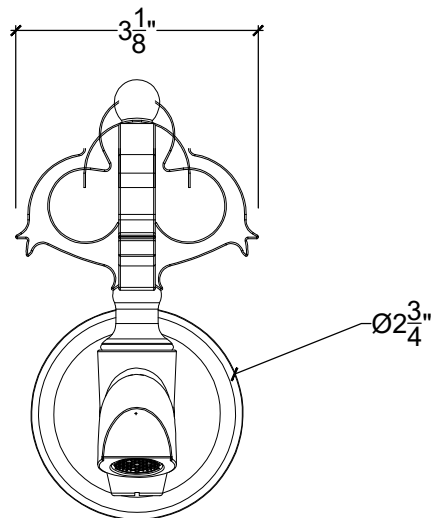

PETITE MACE

Wall Mount Petite Mace Spout - 1/2" NPT

Bec verseur mural, petit modele, 1/2" NPT

Style # 12206100

Copyright © Compas 2010 www.compassstone.com