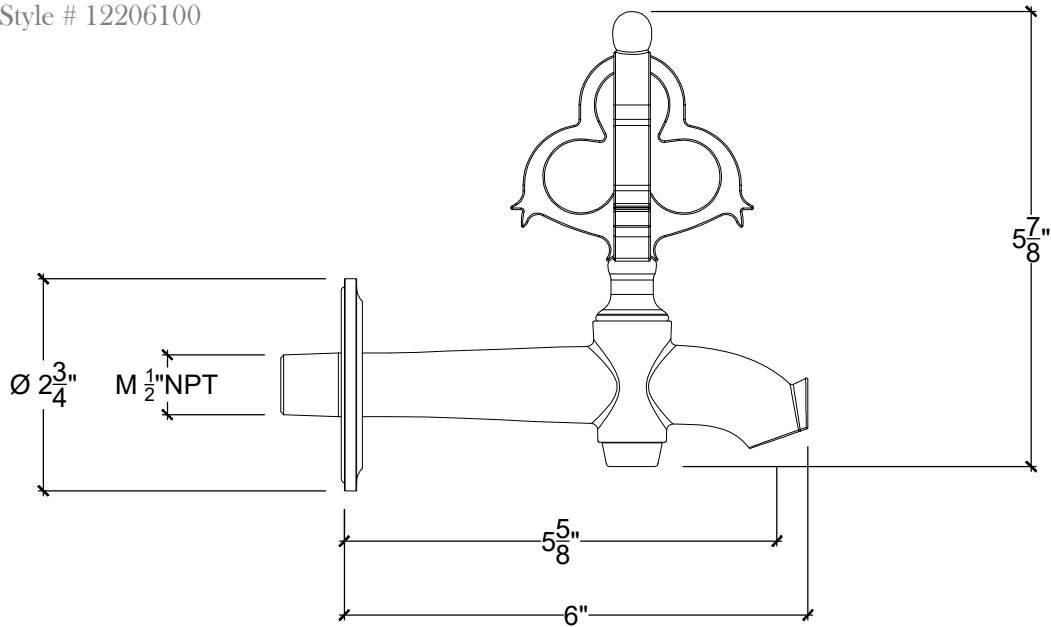

PETITE MACE

Wall Mount Petite Mace Spout - 1/2" NPT

Bec verseur mural, petit modele, 1/2" NPT

Style # 12206100

Copyright © Compas 2010 www.compassstone.com