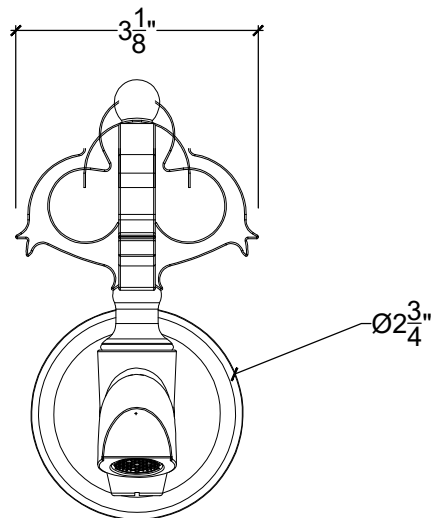

PETITE MACE

Wall Mounted Kitchen/Bar Spout Petit Mace - 1/2" NPT

Montage mural - Bec verseur Cuisine/Bar Petit Mace - 1/2" NPT

Style # 12206100-KB

Copyright © Compas 2010 www.compassstone.com