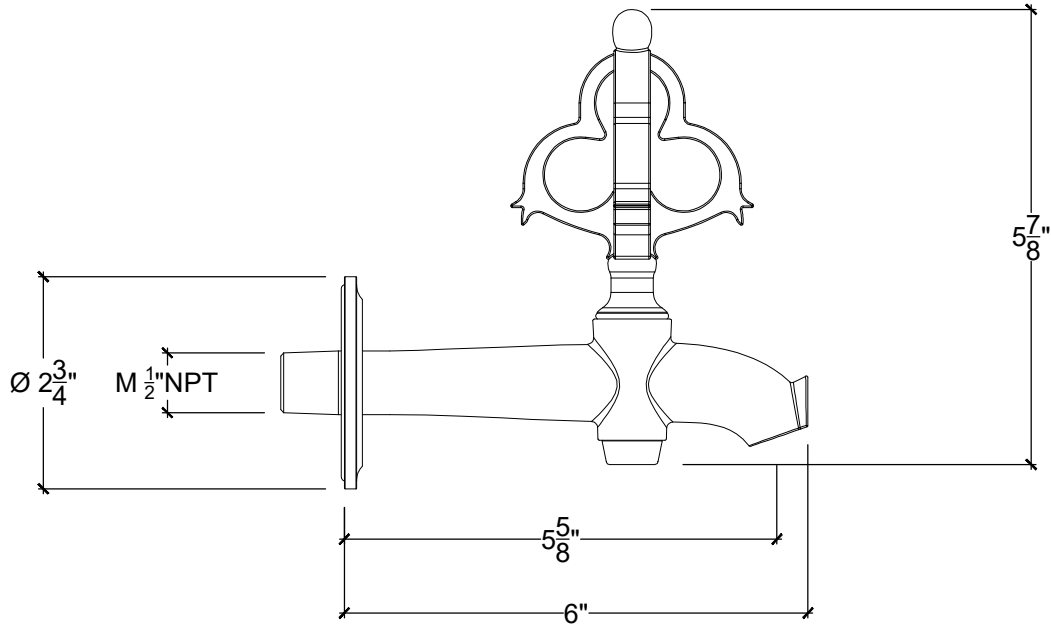

PETITE MACE

Wall Mounted Kitchen/Bar Spout Petit Mace - 1/2" NPT

Montage mural - Bec verseur Cuisine/Bar Petit Mace - 1/2" NPT

Style # 12206100-KB

Copyright © Compas 2010 www.compassstone.com