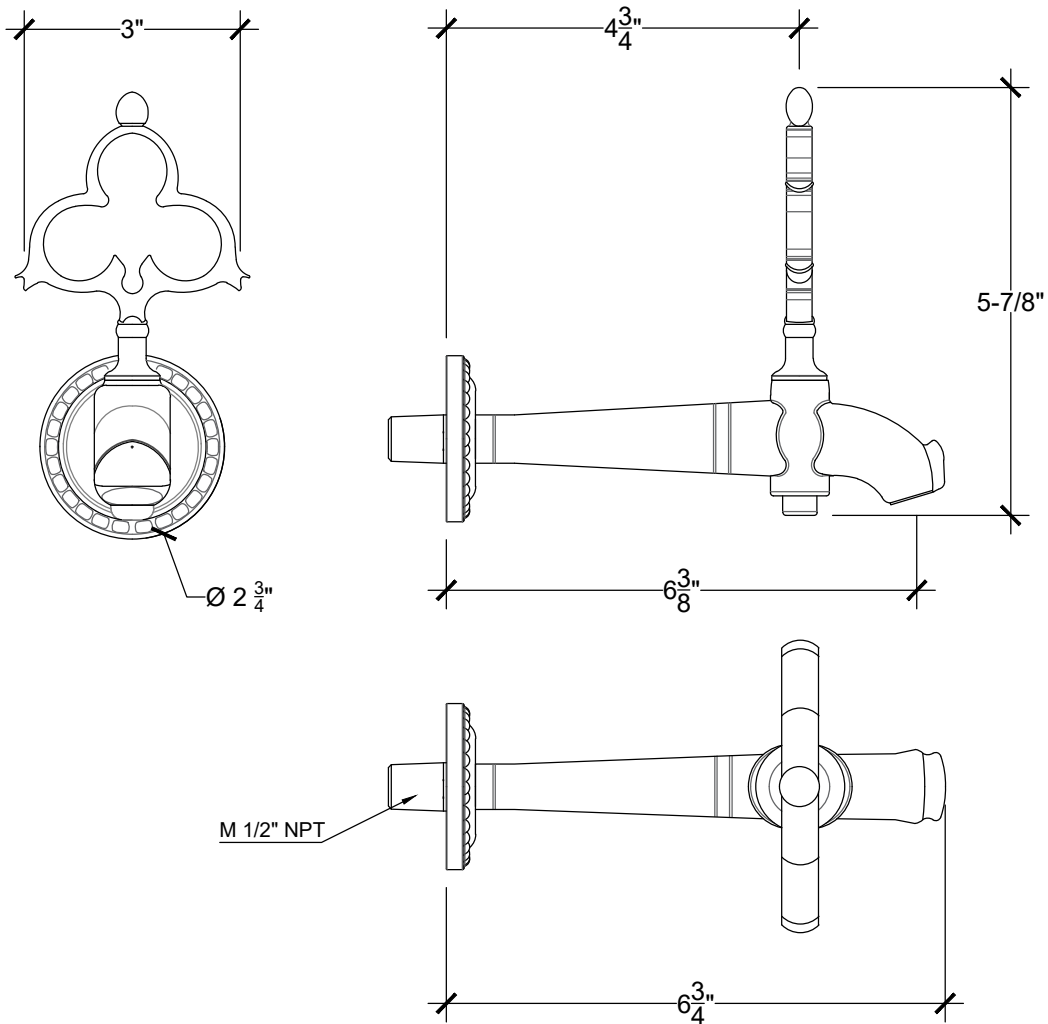

PETIT DUCALE 1/2"

Wall mounted Kitchen/Bar spout - 1/2" NPT

Montage mural - Bec verseur Cuisine/Bar Petit Ducale - 1/2" NPT

Ref # 13206100-KB

Copyright © Compas 2010 www.compassstone.com

Also available as a mechanical spout
(turns water ON | OFF)
please contact us for any inquiries