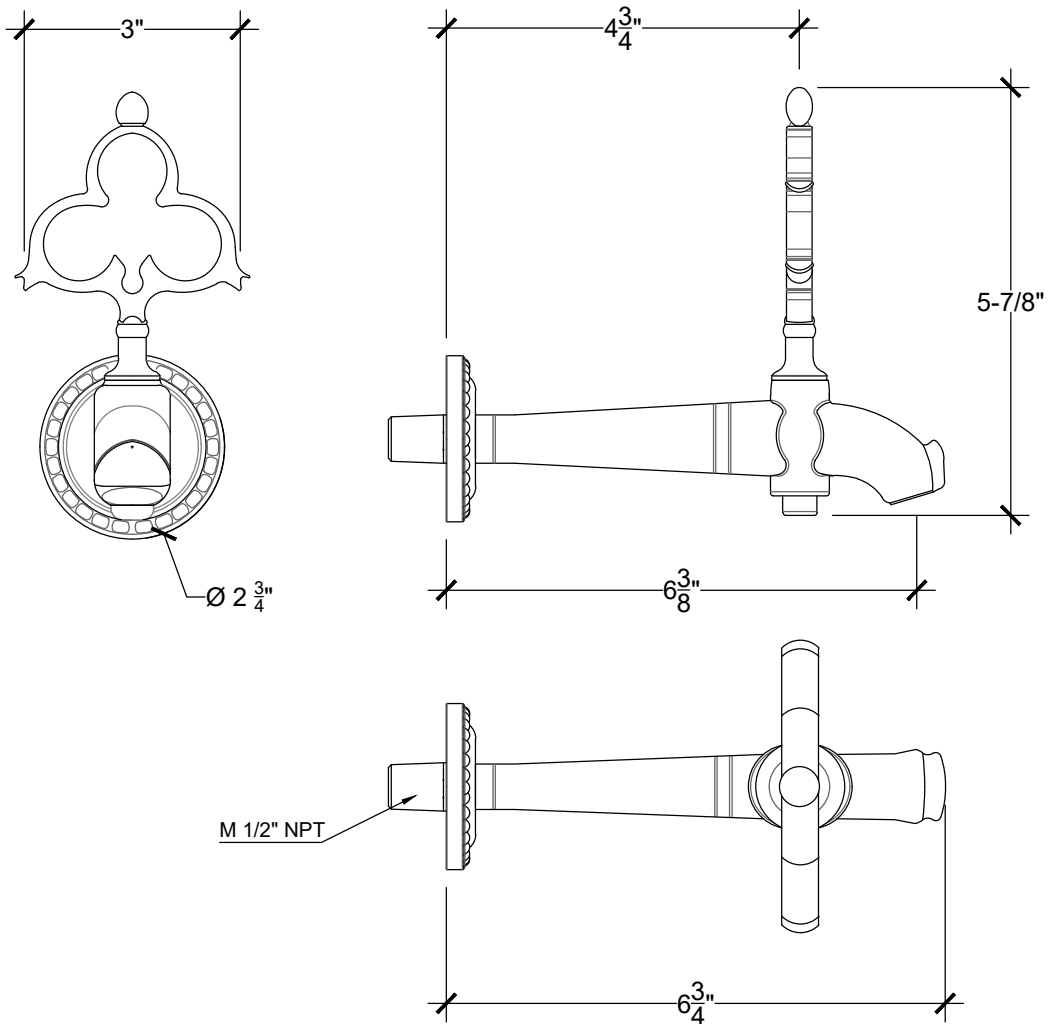

PETIT DUCALE 1/2"

Wall mounted spout - 1/2" NPT

Montage mural - Bec verseur Petit Ducale - 1/2" NPT

Ref # 13206100

Copyright © Compas 2010 www.compassstone.com

Also available as a mechanical spout
(turns water ON | OFF)
please contact us to enquire