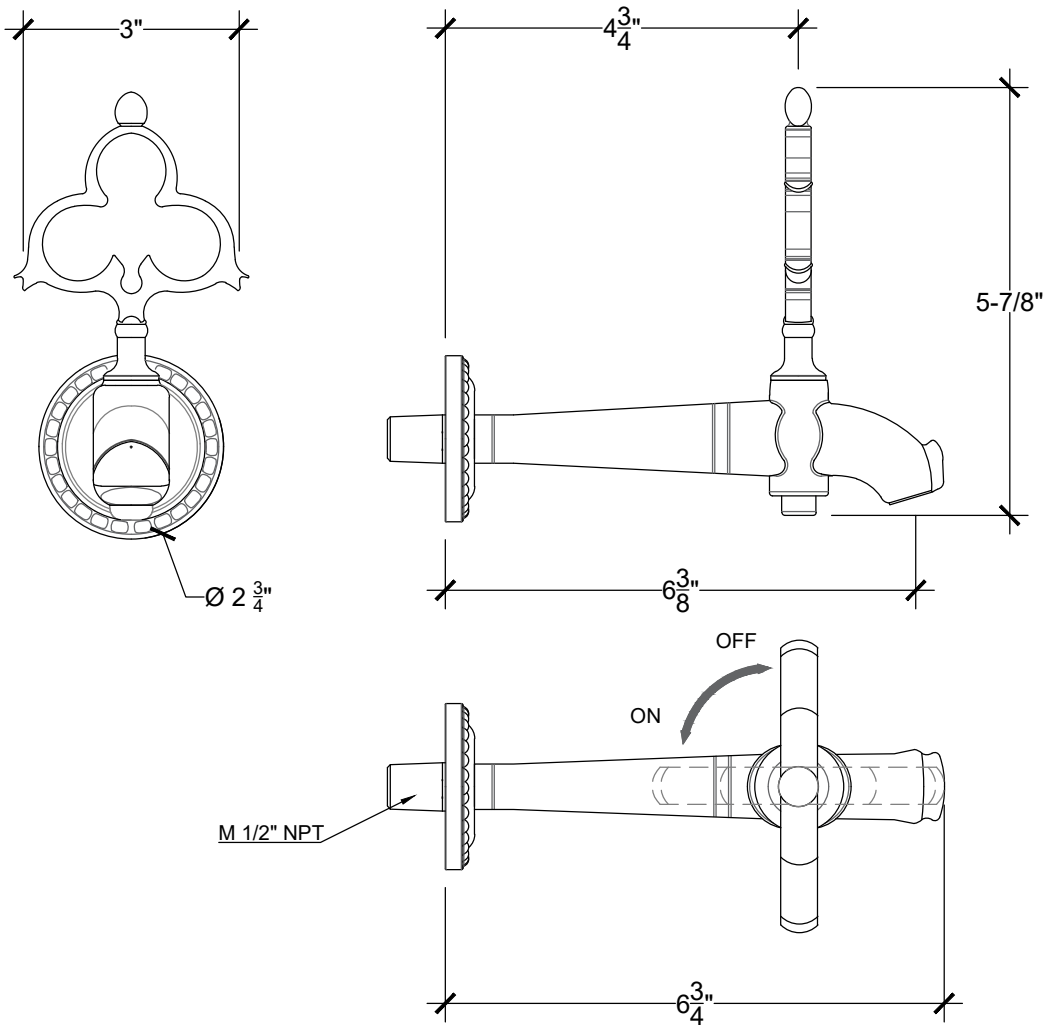

PETIT DUCALE 1/2"

MECHANICAL SPOUT

Wall mounted mechanical spout 1/2" NPT
Bec de lavabo mural
Ref # 1320615811-SP

Copyright © Compas 2010 www.compassstone.com

(turns water ON | OFF)
please contact us to enquire