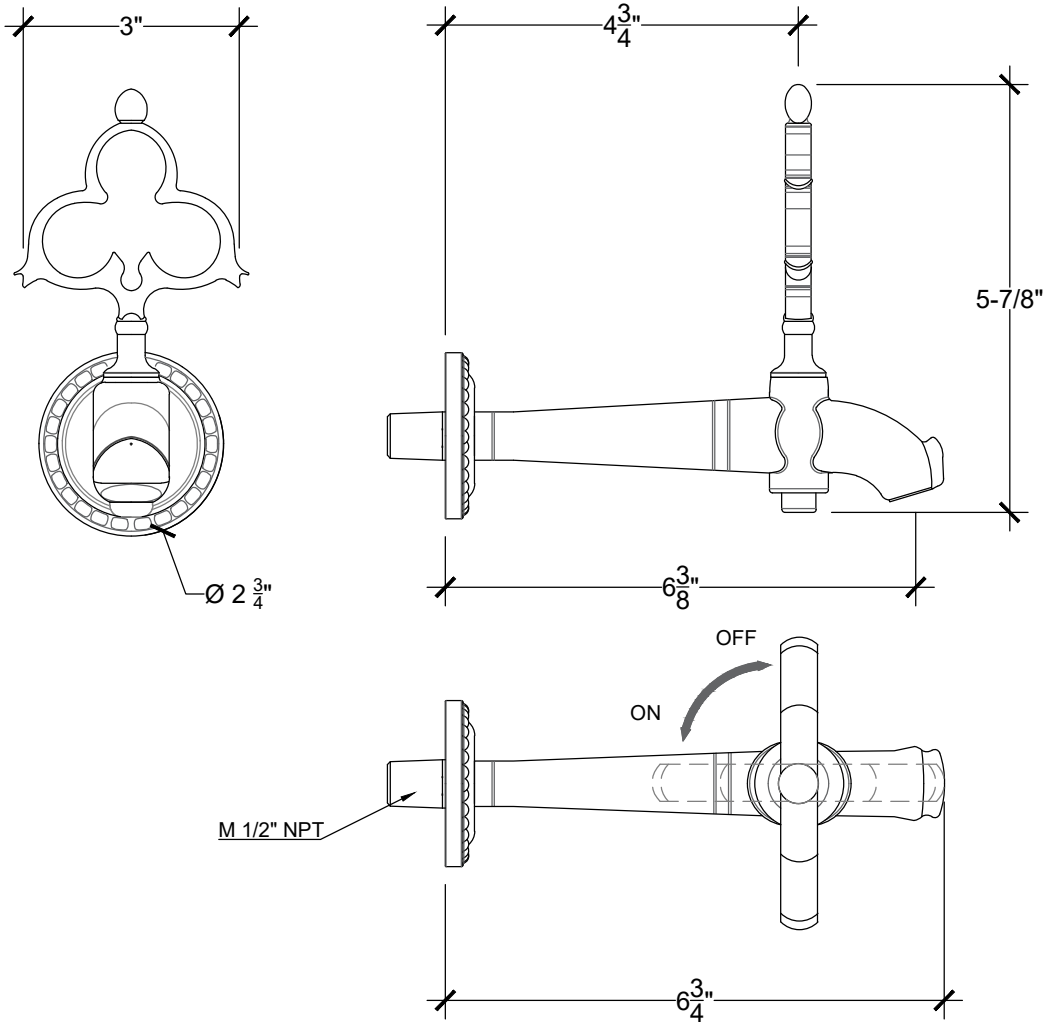

PETIT DUCALE 1/2"

MECHANICAL SPOUT

Wall mounted mechanical Kitchen/Bar spout - 1/2" NPT

Montage mural - Bec verseur mécanique Cuisine/Bar Petit Ducale - 1/2" NPT

Ref # 1320615811-SP

(turns water ON | OFF) please
contact us for any inquiries