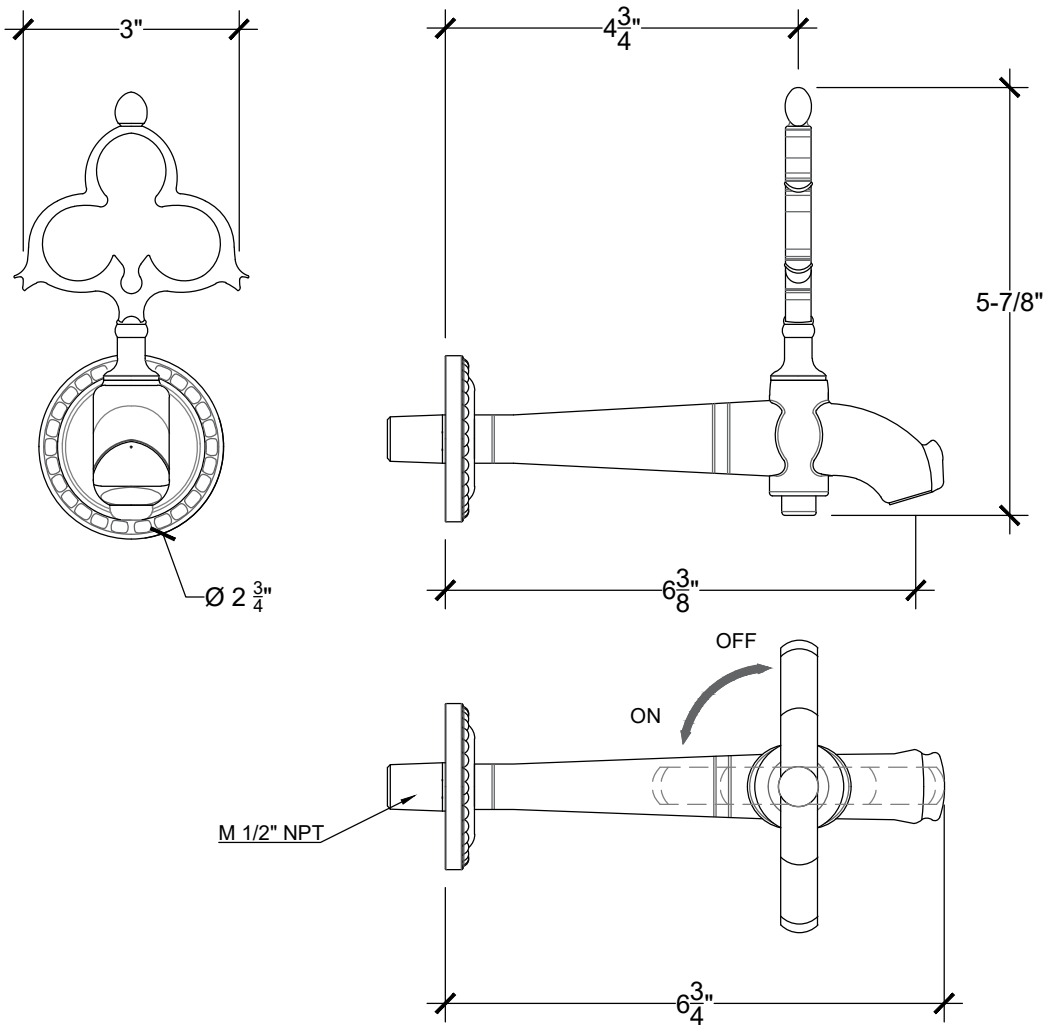

PETIT DUCALE 1/2"

MECHANICAL SPOUT

Wall mounted mechanical spout - 1/2" NPT
Montage mural - Bec verseur mécanique - 1/2" NPT
Ref # 1320615811-SP

Copyright © Compas 2010 www.compasstone.com

(turns water ON | OFF)
please contact us to enquire