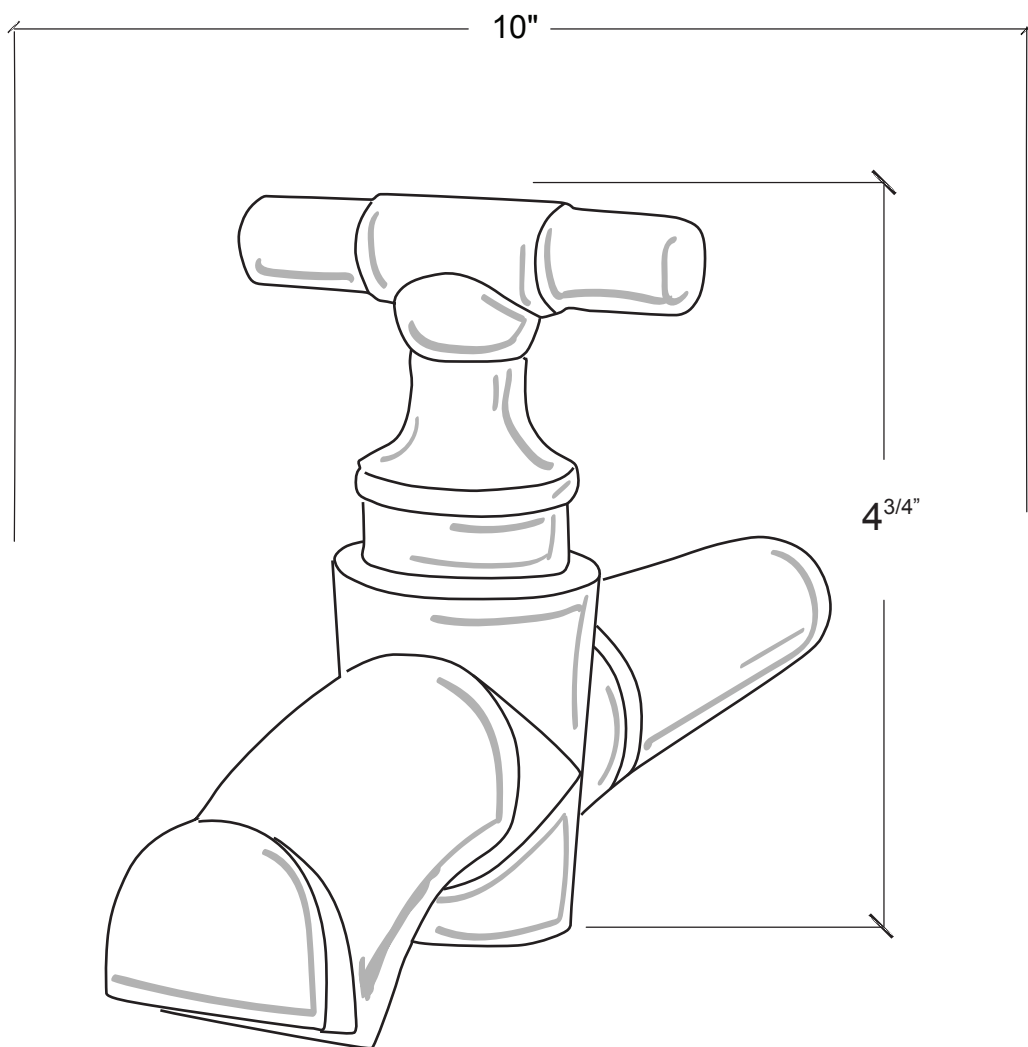

PARK

Custom Park Wall Mounted Fountain Spout
Montage mural - Bec verseur "Park" customisé

Ref #: 99006699

Decorative (Fixed) Handle

Connection: Female $\frac{3}{4}$ " NPT Metric available.

Copyright © Compas 2020 www.compassstone.com