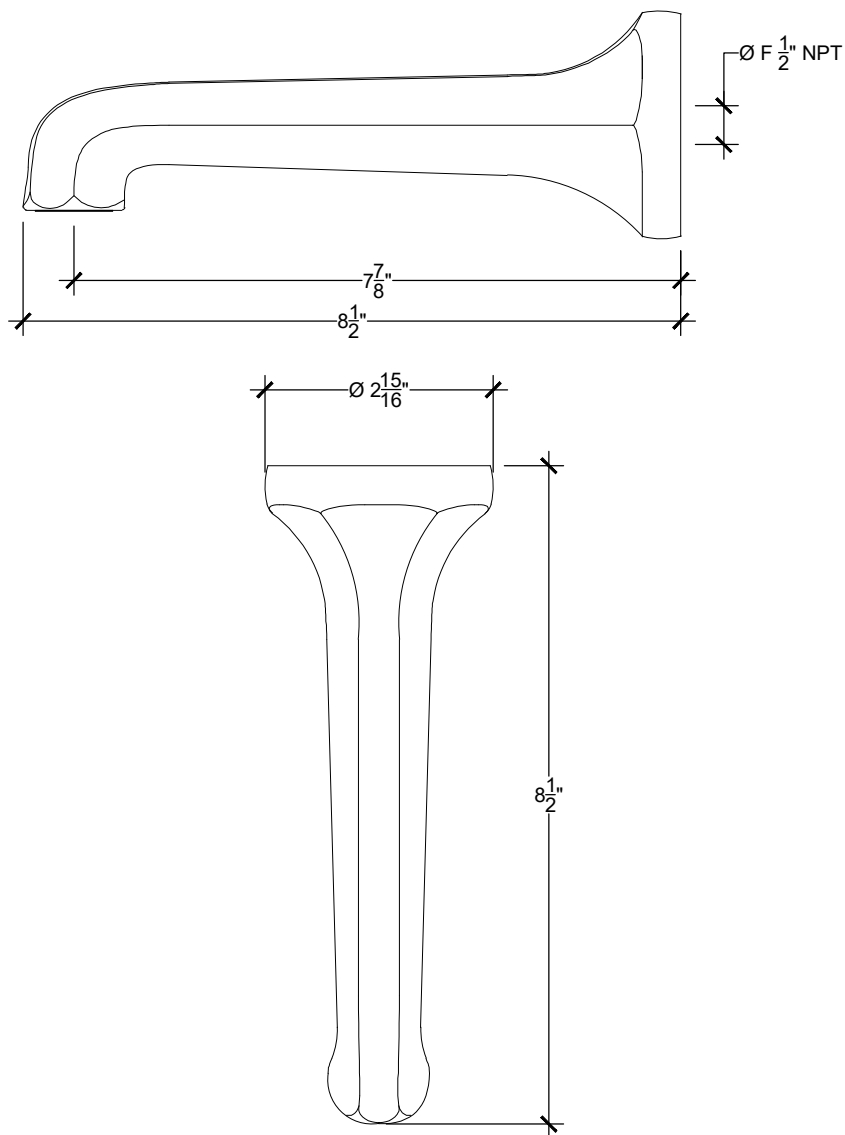

# PRIMO

Wall mounted Primo Spout, 1/2" F \_ NPT

Style # 99006506

Copyright © Compas 2010 [www.compasstone.com](http://www.compasstone.com)