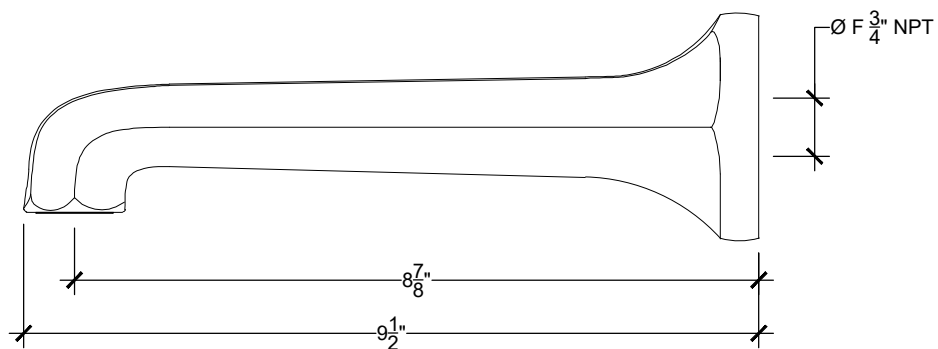

PRIMO

Wall mounted Primo Spout, 3/4" F _ NPT

Style # 99006505

Copyright © Compas 2010 www.compasstone.com

COMPAS