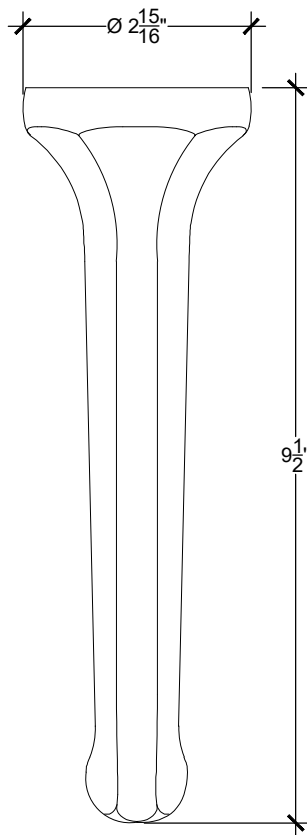

PRIMO

Wall mounted Primo Spout, 3/4" F _ NPT

Style # 99006505

Copyright © Compas 2010 www.compasstone.com

COMPAS