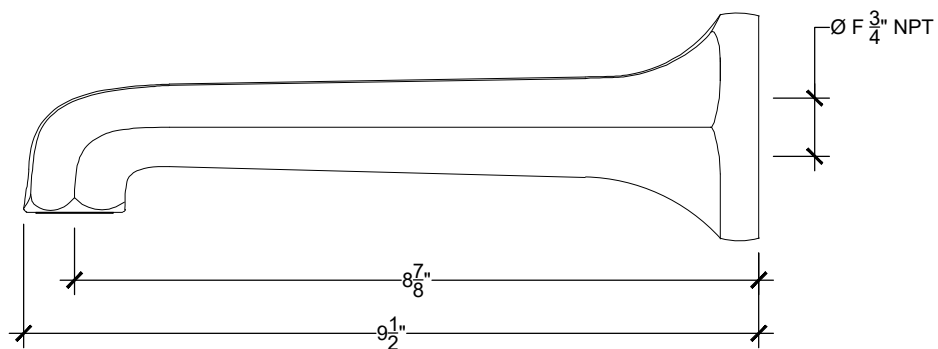

PRIMO

Wall mounted Primo tub Spout - 3/4" NPT

Montage mural - Bec verseur Primo pour baignoire - 3/4 NPT

Style # 99006505

Copyright © Compas 2010 www.compasstone.com

COMPAS