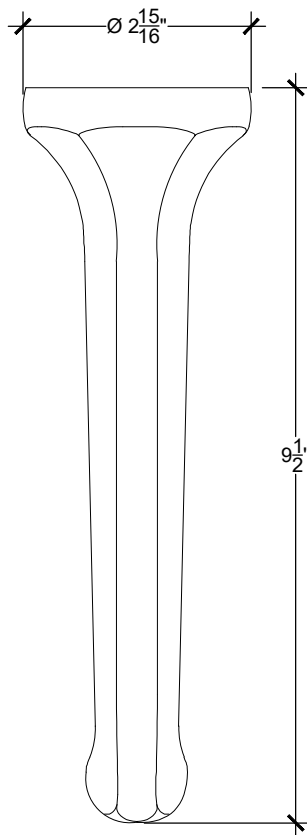

PRIMO

Wall mounted Primo tub Spout - 3/4" NPT

Montage mural - Bec verseur Primo pour baignoire - 3/4 NPT

Style # 99006505

Copyright © Compas 2010 www.compasstone.com

COMPAS