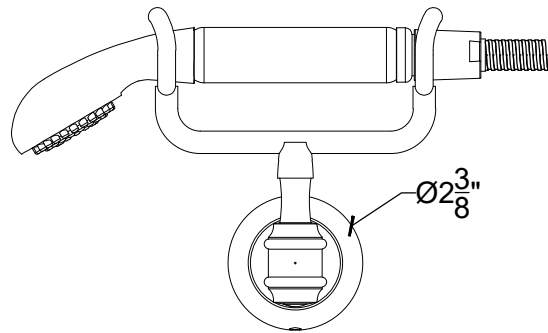

NOVO HAND HELD

Wall Mounted Hand Held Novo Spray on Cradle
Montage mural - Ensemble Douchette Novo sur Crochet
Style # 07406333

Copyright © Compas 2010 www.compassstone.com

*Requires a Thermostatic Mixer