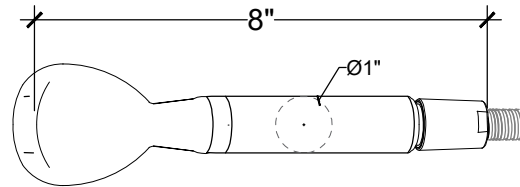

NOVO HAND HELD

Wall Mounted Hand Held Novo Spray on Cradle
Montage mural - Ensemble Douchette Novo sur Crochet
Style # 07406333

Copyright © Compas 2010 www.compassstone.com

*Requires a Thermostatic Mixer