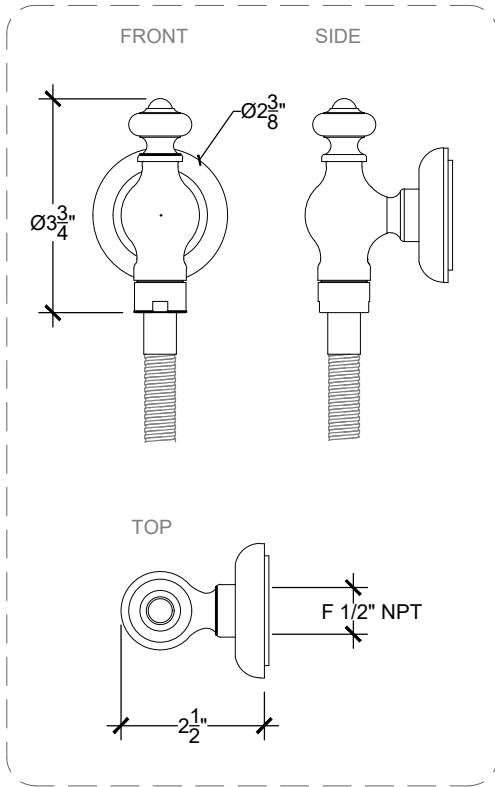

NOVO HAND HELD

Wall Mounted Hand Held Novo Spray on Cradle
Montage mural - Ensemble Douchette Novo sur Crochet
Style # 07406333

Copyright © Compas 2010 www.compassstone.com

*Requires a Thermostatic Mixer