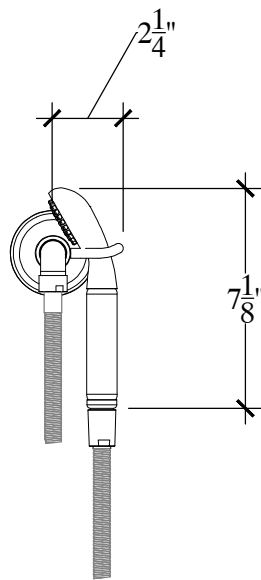

NOVO

HAND HELD

Wall mounted hand held on hook - 1/2" NPT

Montage mural - Ensemble douchette Novo sur crochet - 1/2" NPT

Ref # 08906333 - HD

FRONT

SIDE

TOP