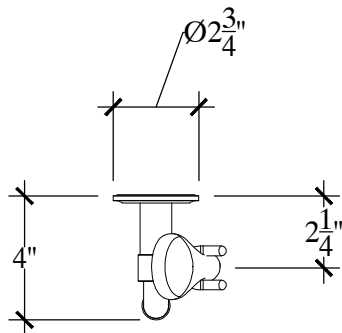

NOVO

HAND HELD

Wall mounted hand held on hook - 1/2" NPT

Montage mural - Ensemble douchette Novo sur crochet - 1/2" NPT

Ref # 08906333 - HD

FRONT

SIDE

TOP