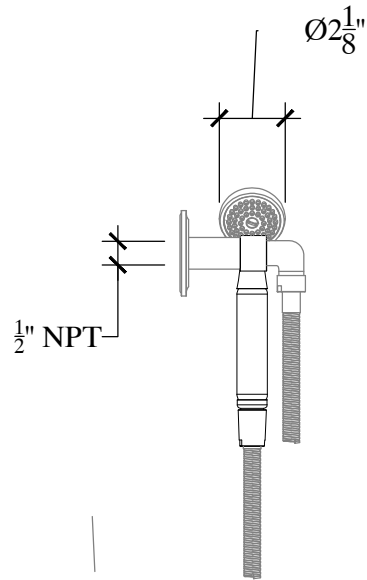

NOVO

HAND HELD

Wall mounted hand held on hook - 1/2" NPT

Montage mural - Ensemble douchette Novo sur crochet - 1/2" NPT

Ref # 08906333 - HD

FRONT

SIDE

TOP