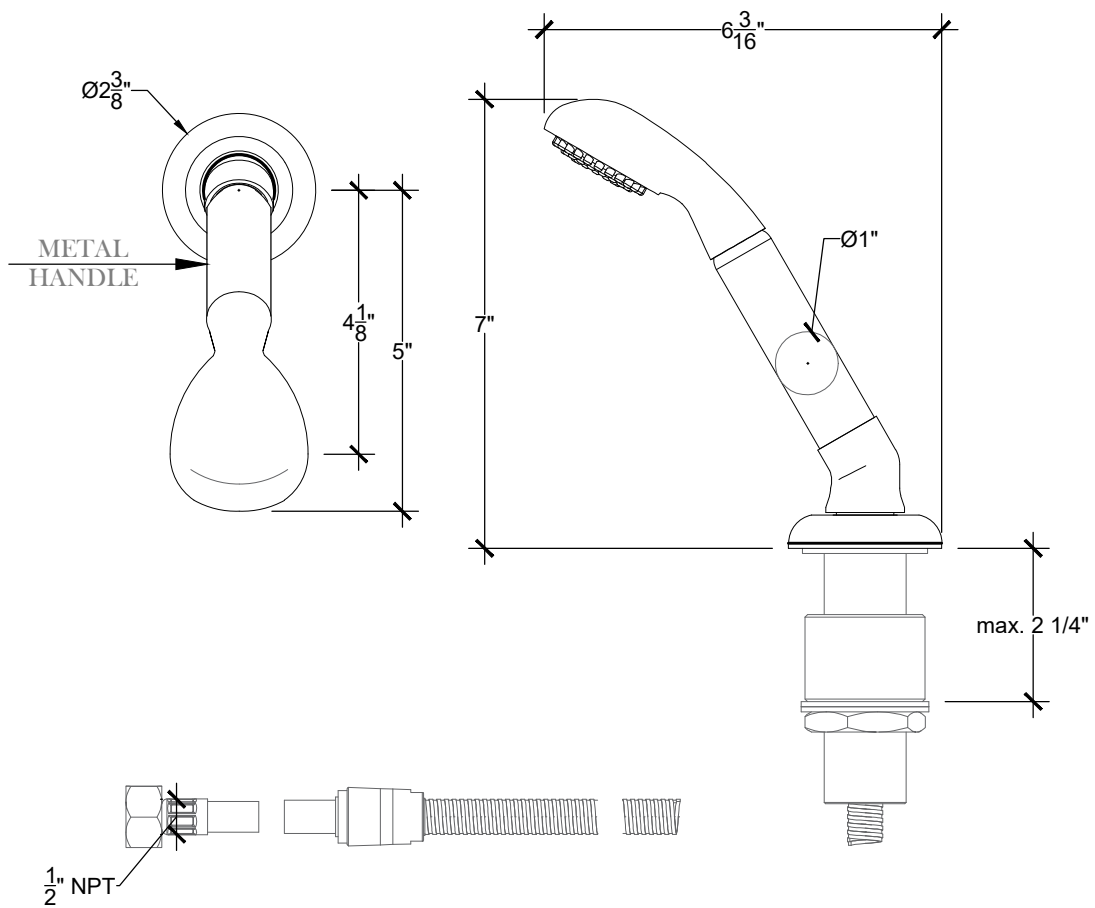

NOVO

Deck mounted handheld - 1/2" NPT
Ensemble douchette sur gorge
Ref # 8906218

Copyright © Compas 2010 www.compassstone.com

* To be Used with a Diverter

 COMPAS™

REVISED 02-23-2022