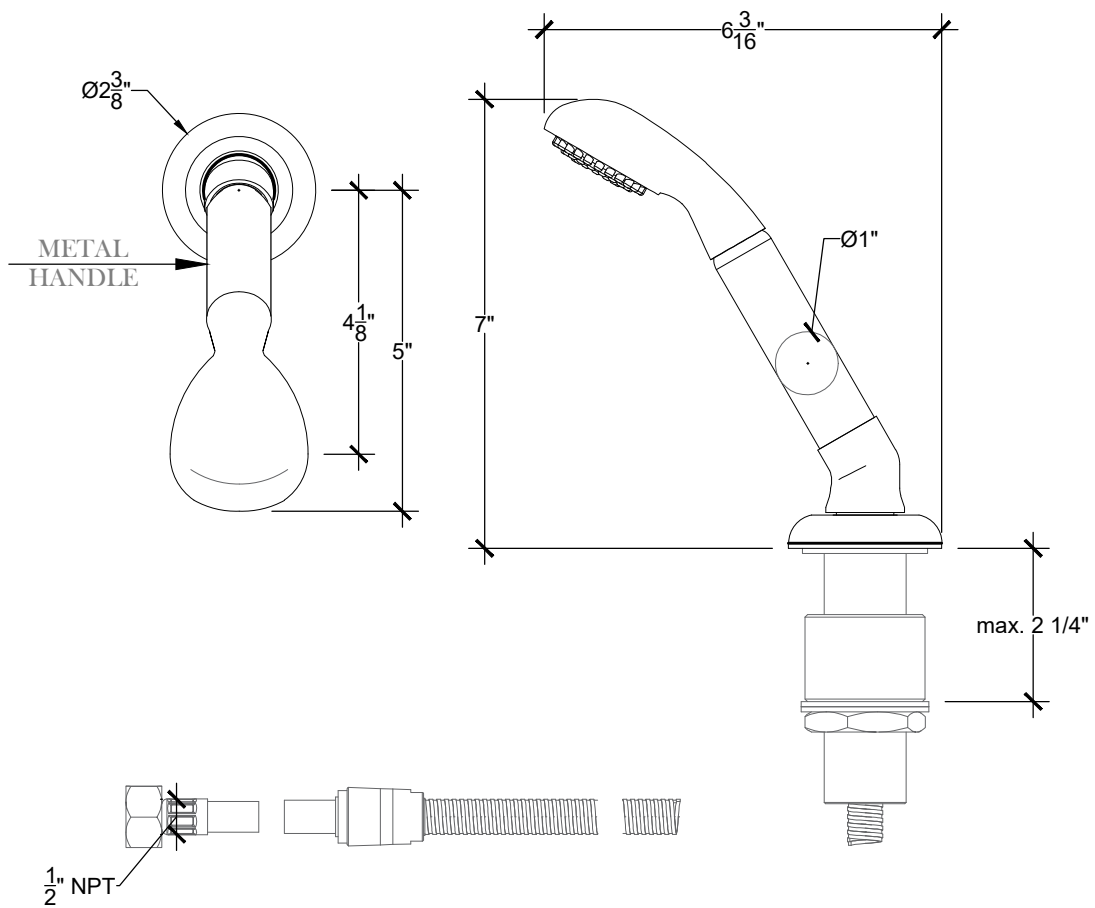

NOVO

Deck mounted Novo handheld - 1/2" NPT

Montage sur plan - Ensemble douchette Novo - 1/2" NPT

Ref # 08906218

Copyright © Compas 2010 www.compassstone.com

* To be Used with a Diverter

 COMPAS™

REVISED 02-23-2022