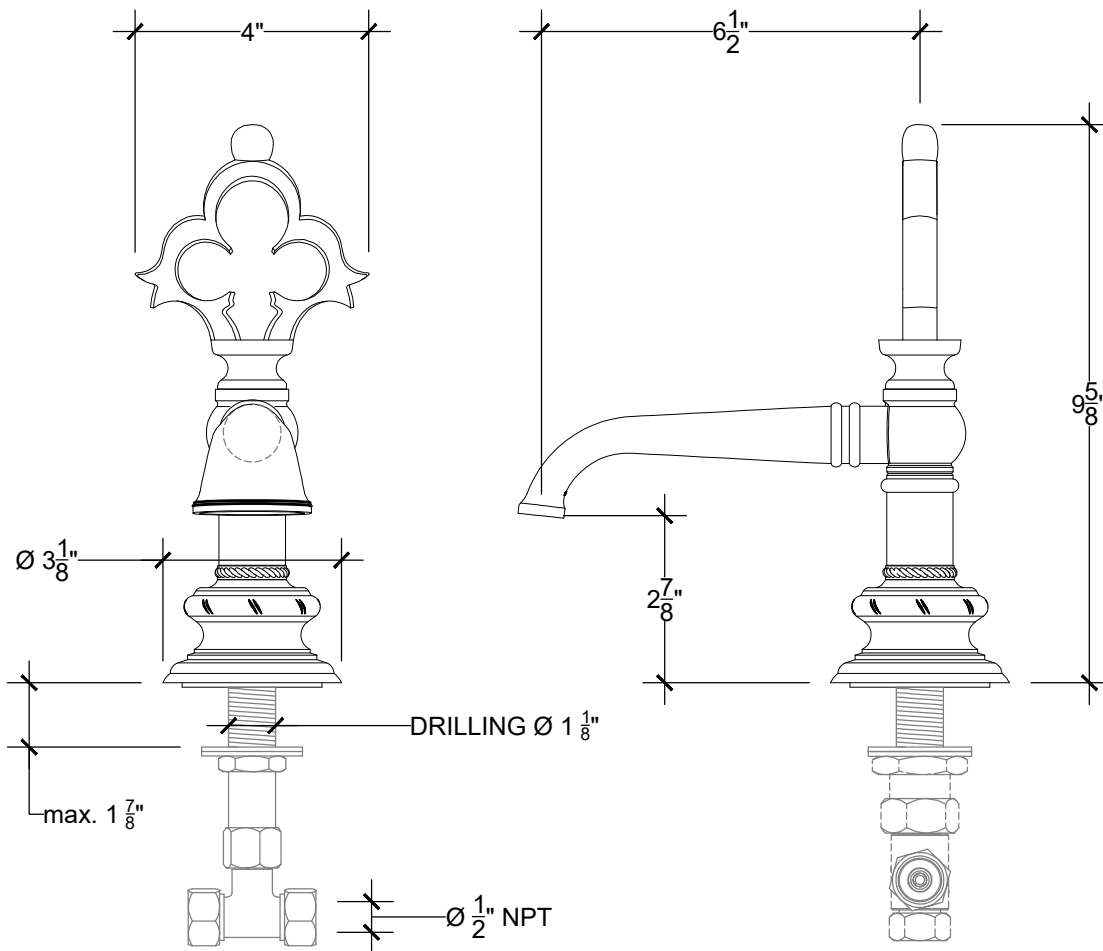

NOVELO DUCALE 1/2"

Deck mounted spout 1/2" NPT
Bec Verseur sure gorge - 1/2" NPT
Ref #: 3206122-DELA

Copyright © Compas 2010 www.compassstone.com

 COMPAS™