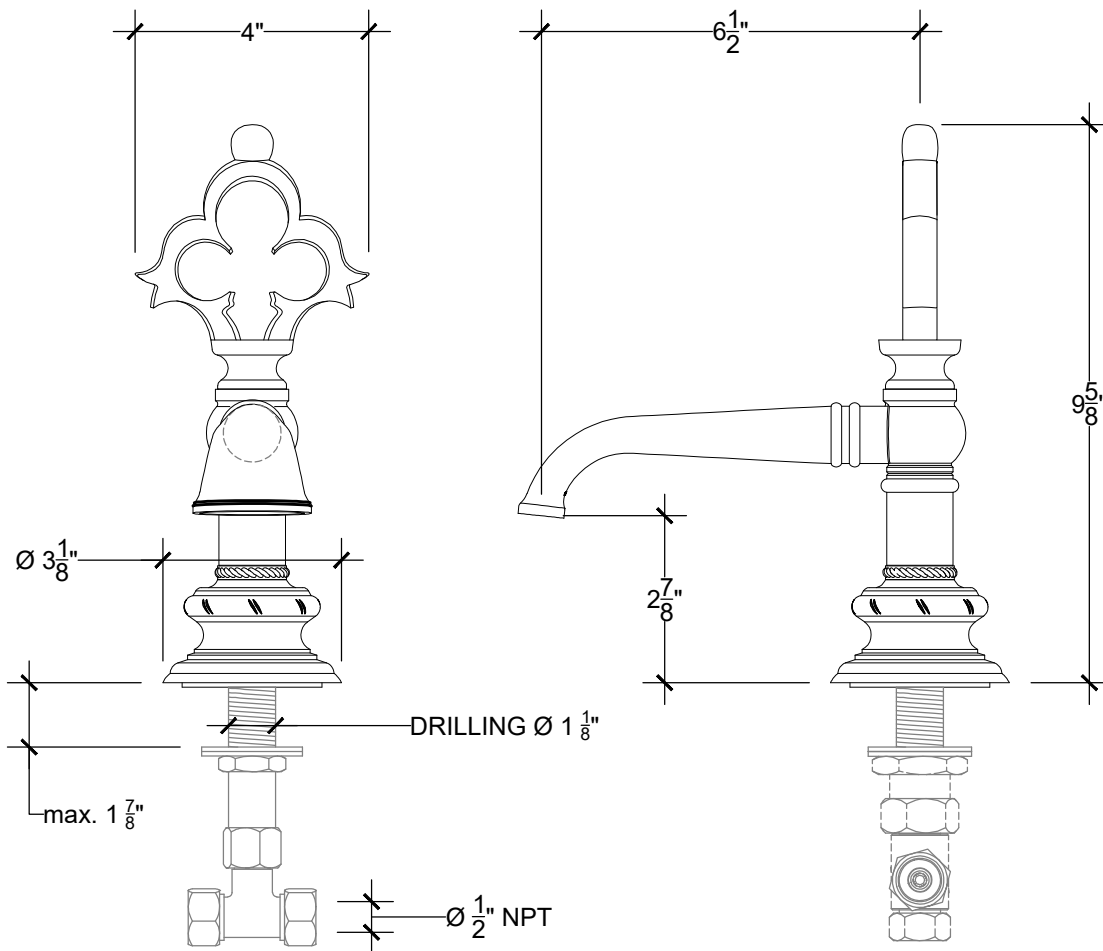

NOVELO DUCALE 1/2"

Deck mounted spout - 1/2" NPT

Montage sur plan - Bec Verseur Novelo Ducale - 1/2" NPT

Ref #: 03206122-DELA

Copyright © Compas 2010 www.compassstone.com

 COMPAS™