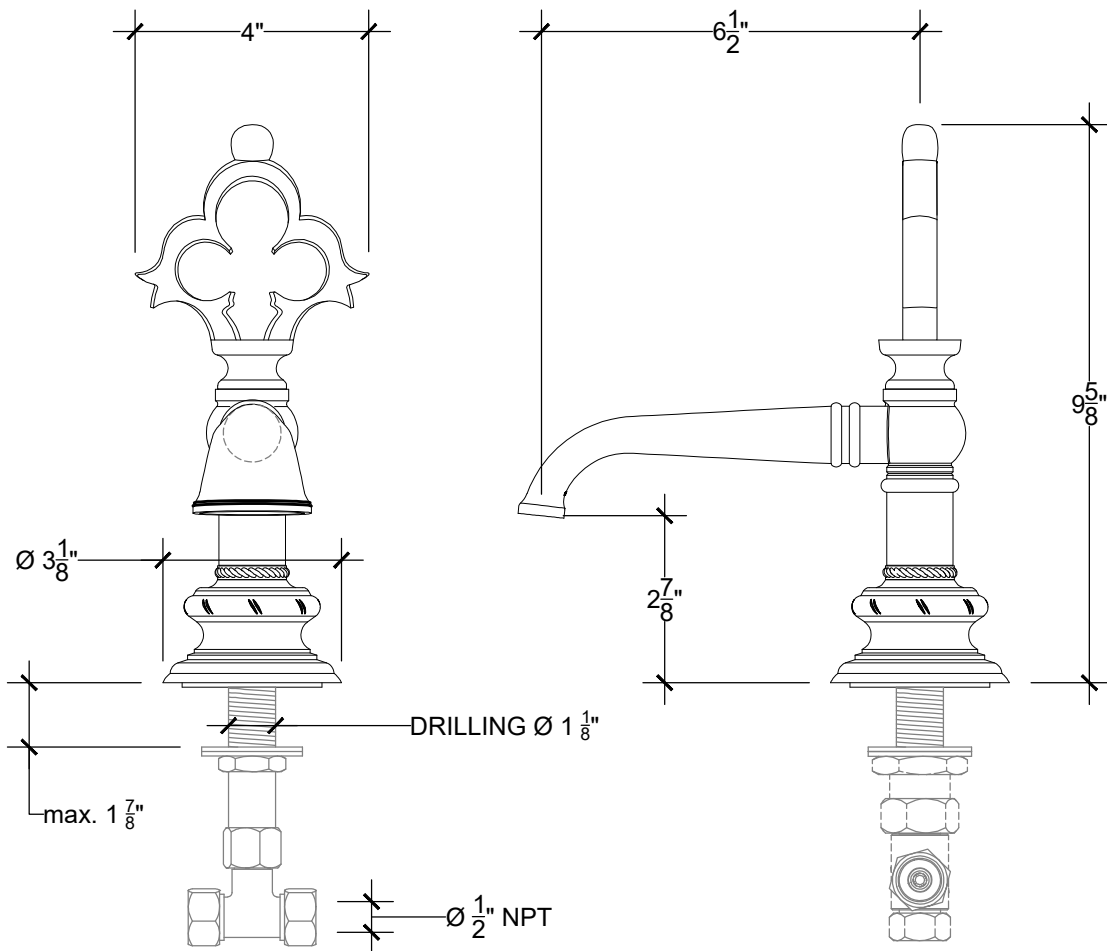

NOVELO DUCALE 1/2"

Deck mounted Kitchen/Bar spout Novelo Ducale - 1/2" NPT
Montage sur plan - Bec Verseur Cuisine/Bar Novelo Ducale - 1/2" NPT
Ref #: 03206122-DELA-KB

Copyright © Compas 2010 www.compassstone.com