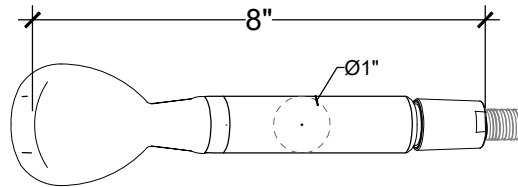

NOVO HANDHELD

Wall Mounted Hand Held Novo Spray on Cradle
Montage mural - Ensemble Douchette Novo sur support
Style # 07406333

Copyright © Compas 2010 www.compassstone.com

*Requires a Thermostatic Mixer

 COMPAS™