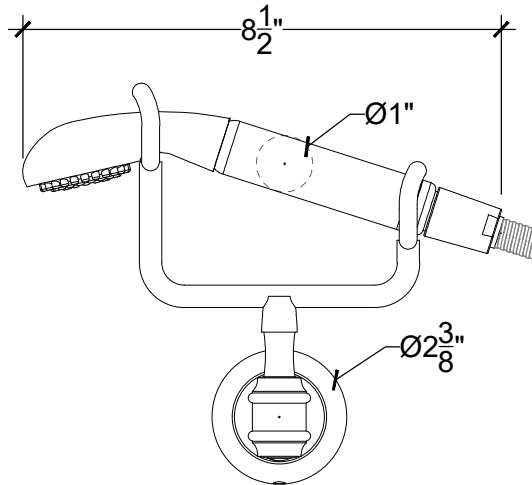

NOVO HANDHELD

Wall Mounted Hand Held Novo Spray on Cradle
Montage mural - Ensemble Douchette Novo sur support
Style # 07406333

Copyright © Compas 2010 www.compassstone.com

*Requires a Thermostatic Mixer

 COMPAS™