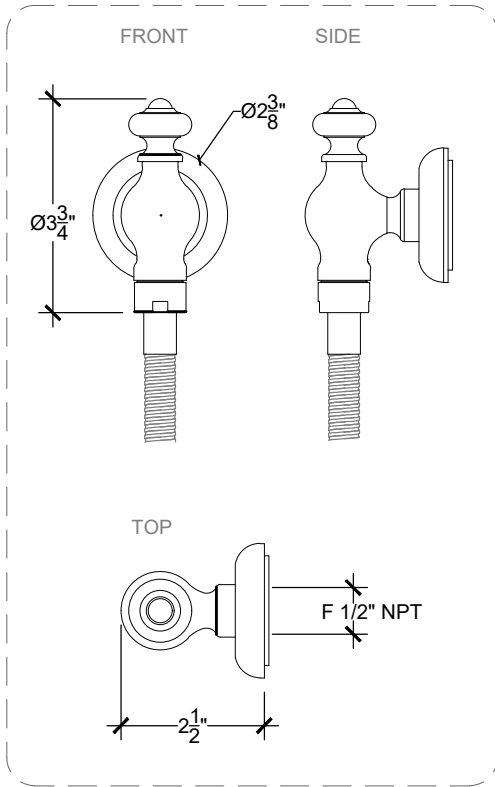

NOVO HANDHELD

Wall Mounted Hand Held Novo Spray on Cradle
Montage mural - Ensemble Douchette Novo sur support
Style # 07406333

Copyright © Compas 2010 www.compassstone.com

*Requires a Thermostatic Mixer

 COMPAS™