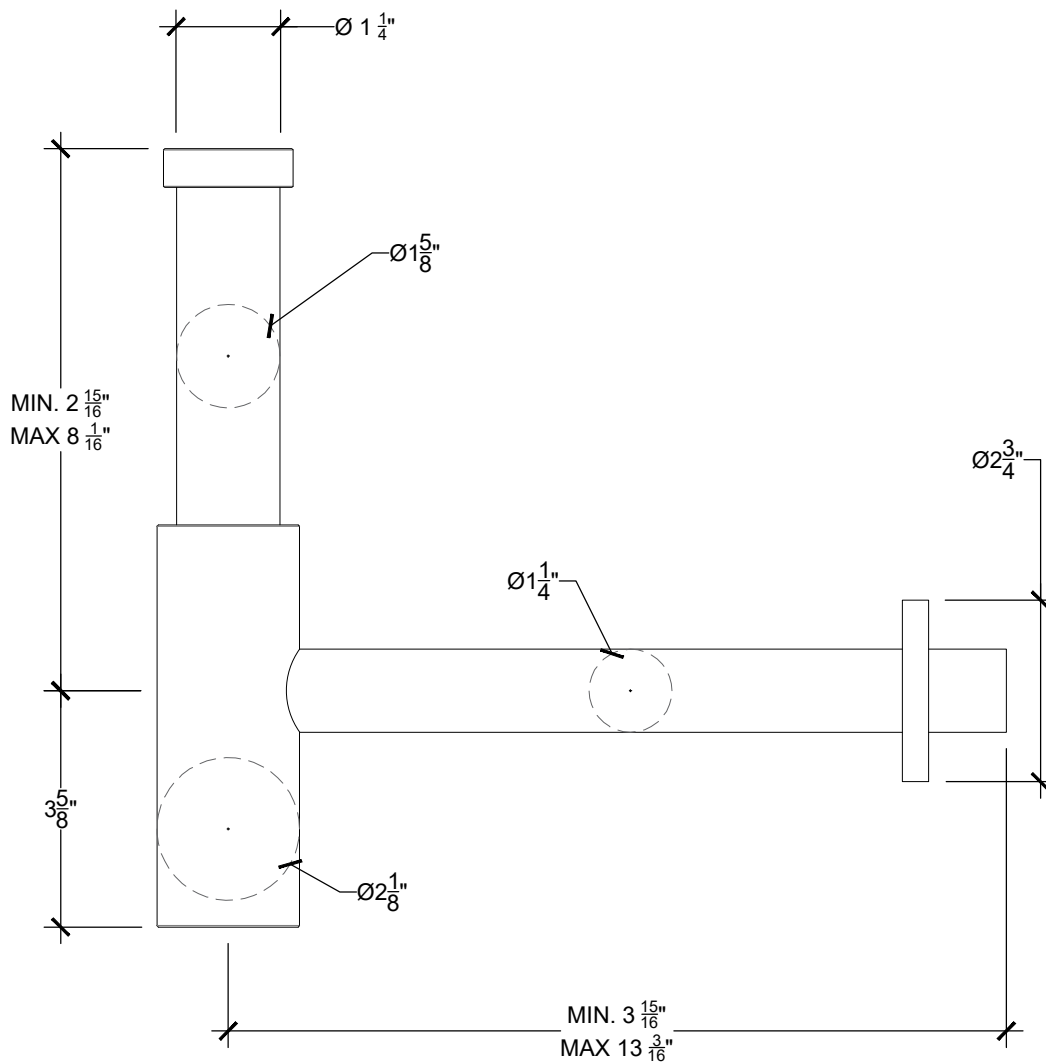

# MODERN BOTTLE TRAP

Modern bottle Trap for sink  
Syphon de lavabo Moderne  
Ref # 0001493

\* Drain Extensions Available Upon Request

 COMPAS™