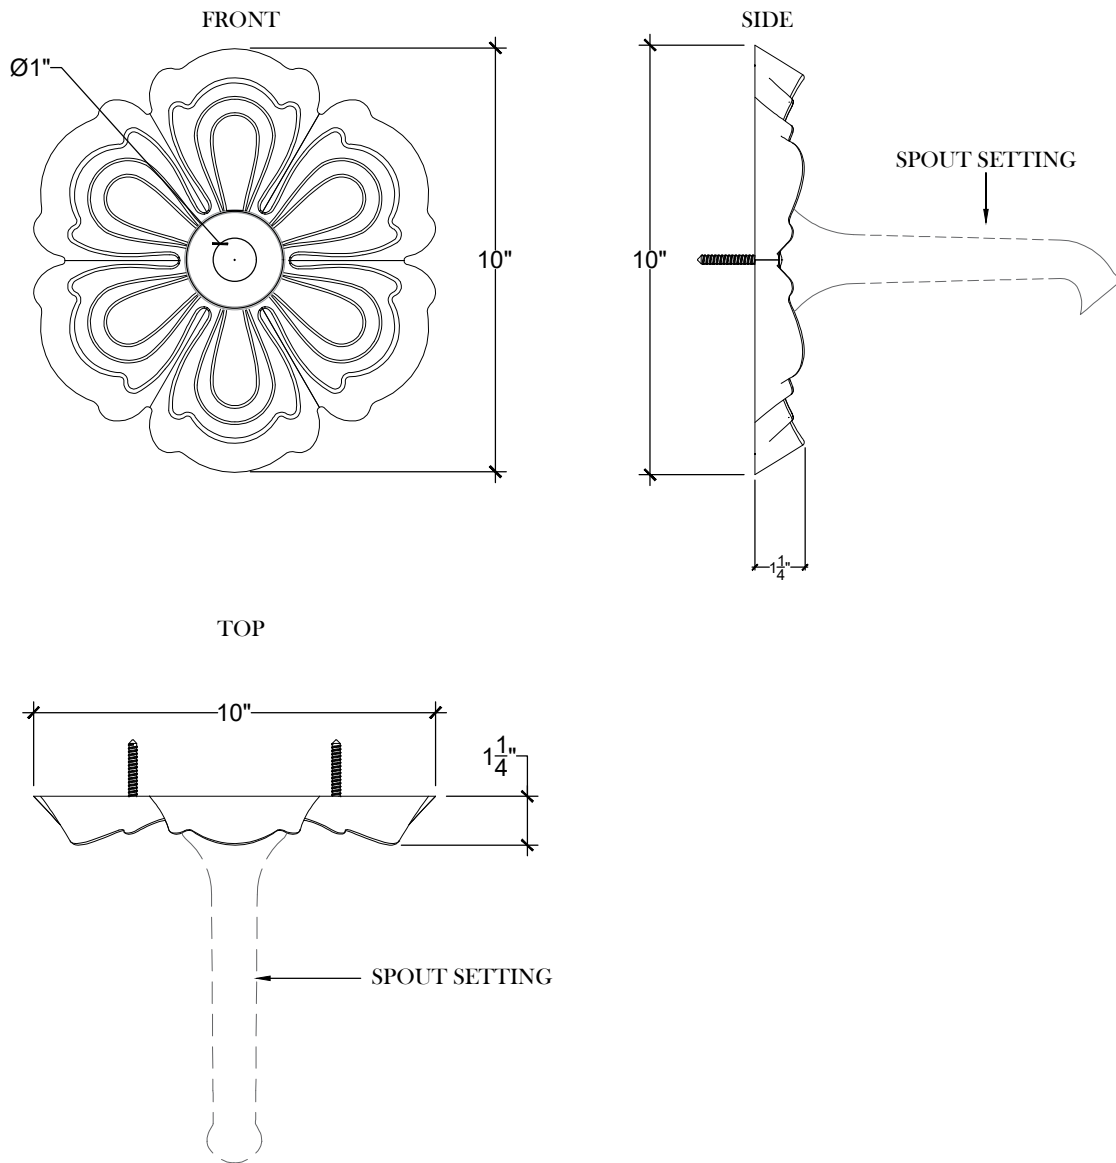

MEDICI

DECORATIVE BACK PLATE

Medici Decorative Back Plate
Plaque Medicis
Ref# 7599748-MEDICI

Copyright © Compas 2010 www.compassstone.com