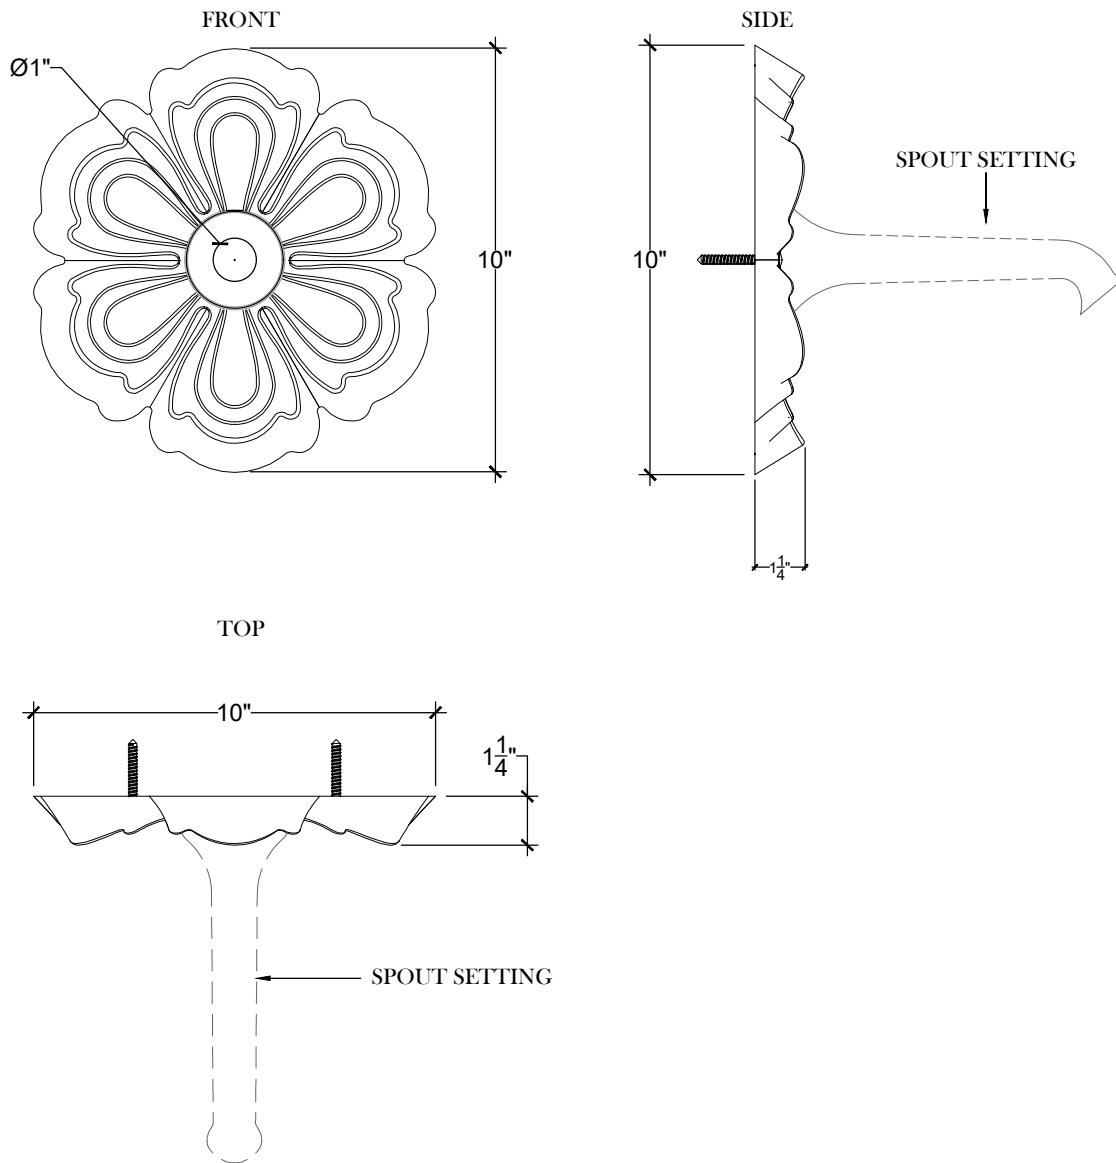

MEDICI

DECORATIVE BACK PLATE

Medici Decorative Back Plate
Plaque murale Medicis
Ref# 07599748-MEDICI

Copyright © Compas 2010 www.compassstone.com