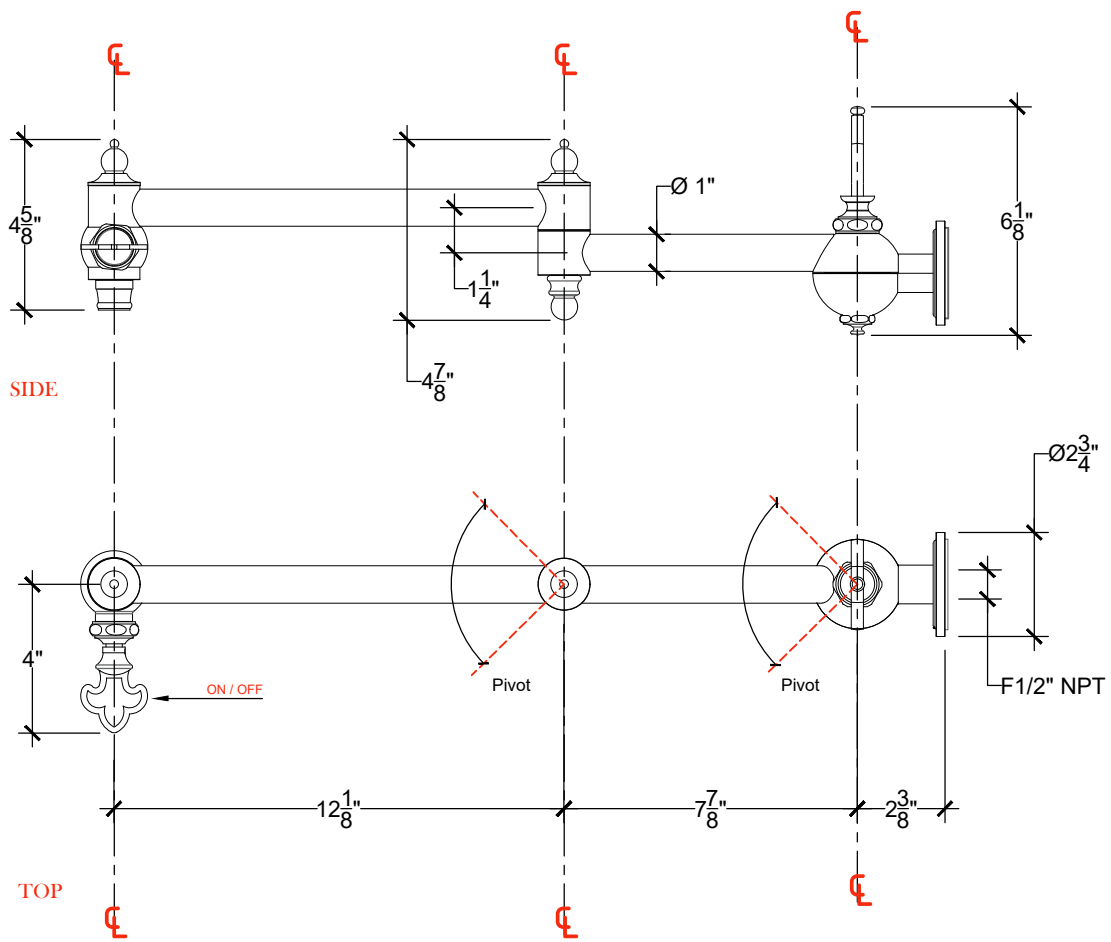

MARMITON

Wall mounted pot filler F 1/2" NPT
Pot filler murale
Ref # 6306185

Copyright © Compass 2010 www.compassstone.com