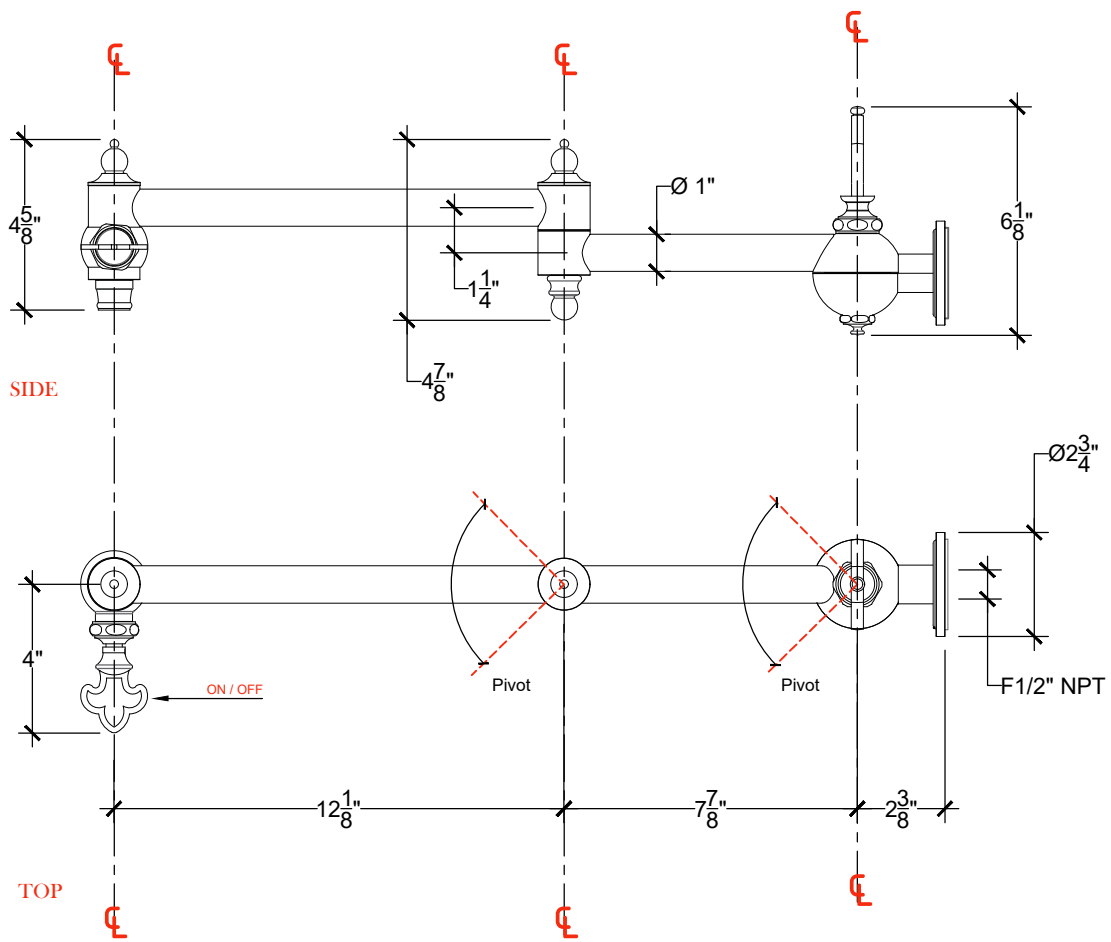

# MARMITON

Wall mounted Kitchen/Bar spout Marmiton - 1/2" NPT

Montage mural - Bec verseur Cuisine/Bar Marmiton - 1/2" NPT

Ref # 06306185-KB

Copyright © Compas 2010 www.compasstone.com