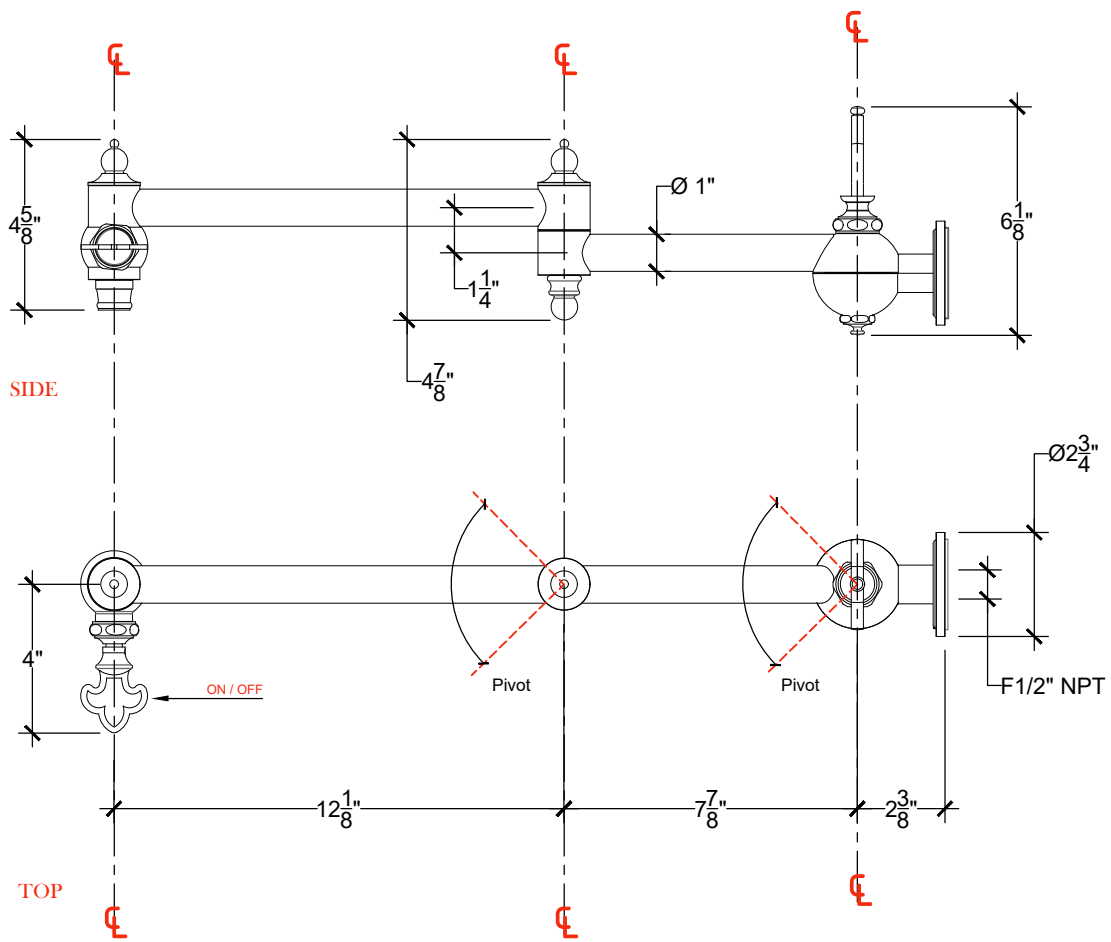

MARMITON

Wall mounted spout - 1/2" NPT

Montage mural - Bec verseur Marmiton - 1/2" NPT

Ref # 06306185

Copyright © Compas 2010 www.compasstone.com