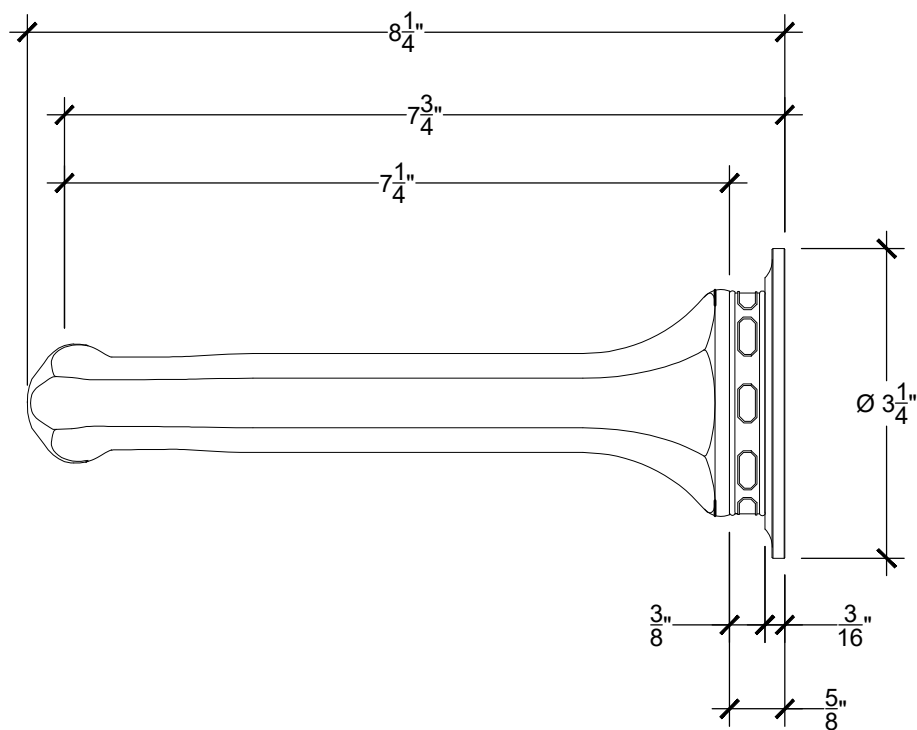

MARGOT 3/4"

Wall mounted spout 3/4" NPT
Bec de lavabo murale 3/4" NPT
Ref # 012006270

Copyright © Compas 2010 www.compassstone.com