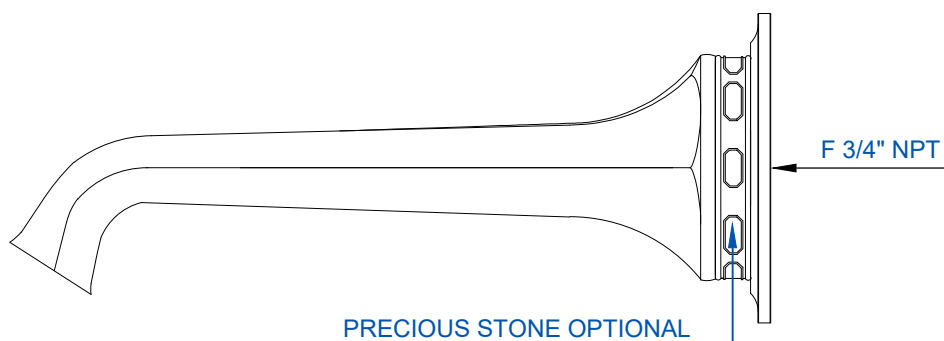

MARGOT 3/4"

Wall mounted spout 3/4" NPT
Bec de lavabo murale 3/4" NPT
Ref # 012006270

Copyright © Compas 2010 www.compassstone.com