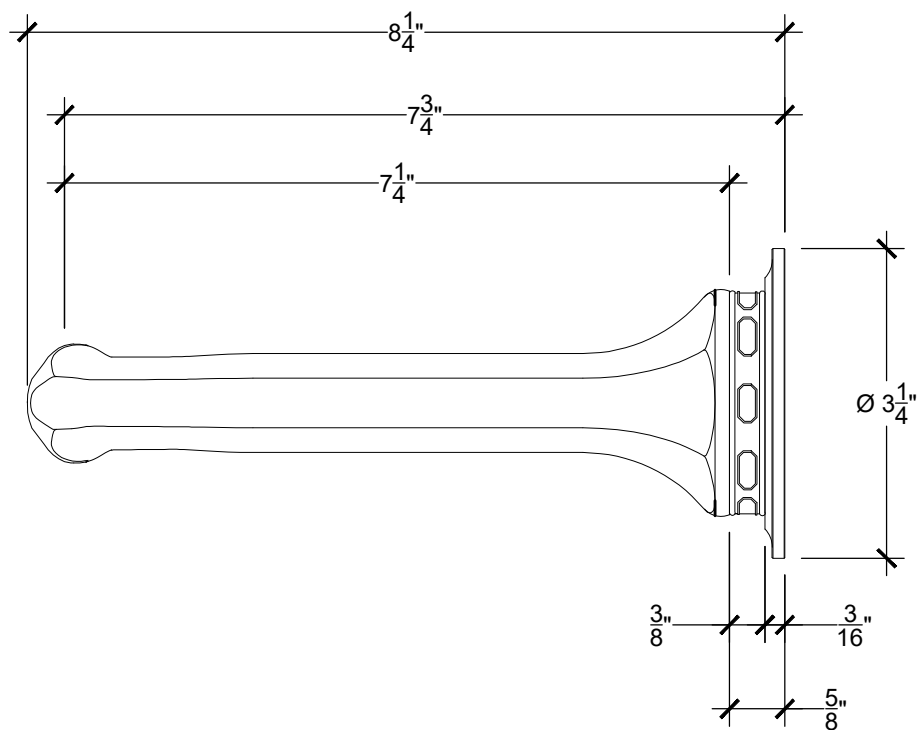

# MARGOT 3/4"

Wall mounted tub spout - 3/4" NPT

Montage mural - Bec verseur Margot pour baignoire - 3/4" NPT

Ref # 12006270

Copyright © Compas 2010 www.compassstone.com