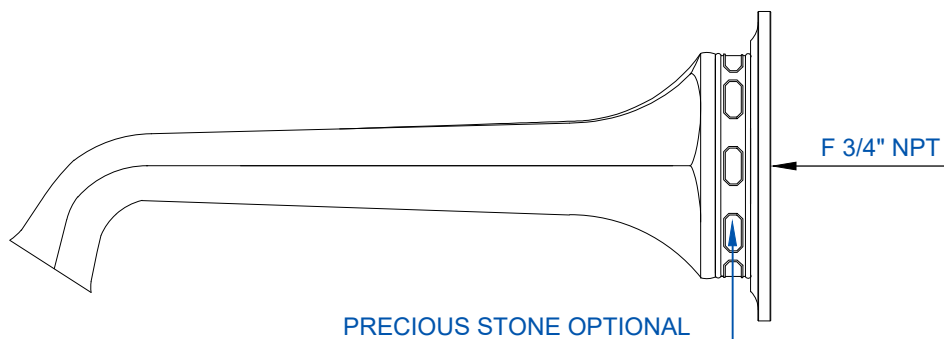

# MARGOT 3/4"

Wall mounted tub spout - 3/4" NPT

Montage mural - Bec verseur Margot pour baignoire - 3/4" NPT

Ref # 12006270

Copyright © Compas 2010 www.compassstone.com