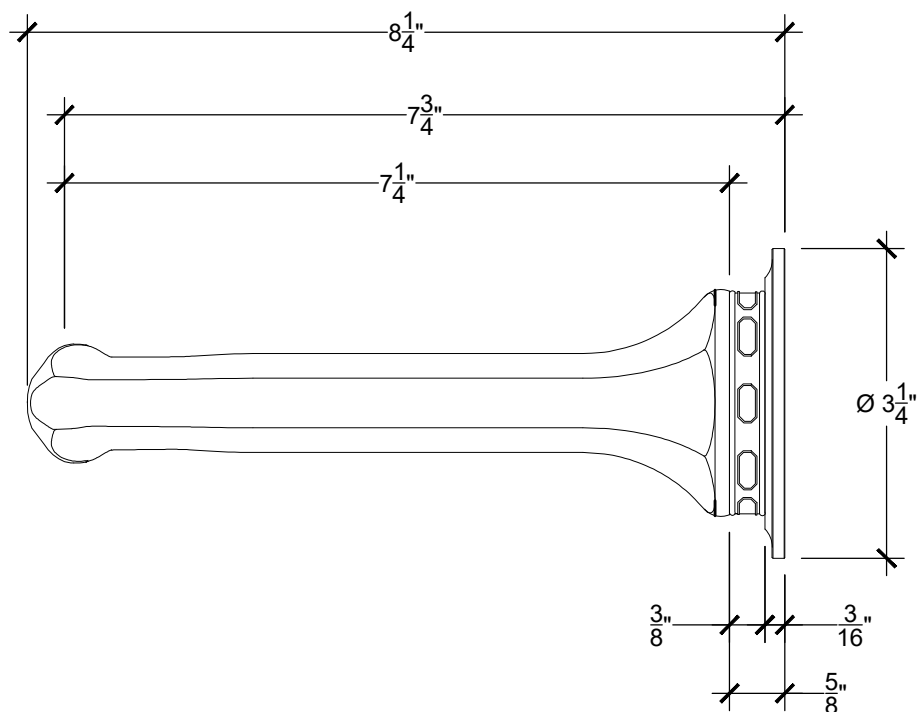

# MARGOT 1/2"

Wall mounted spout 1/2" NPT  
Bec de lavabo murale 1/2" NPT  
Ref # 012006102

PRECIOUS STONE OPTIONAL

Copyright © Compass 2010 www.compassstone.com

 COMPAS™