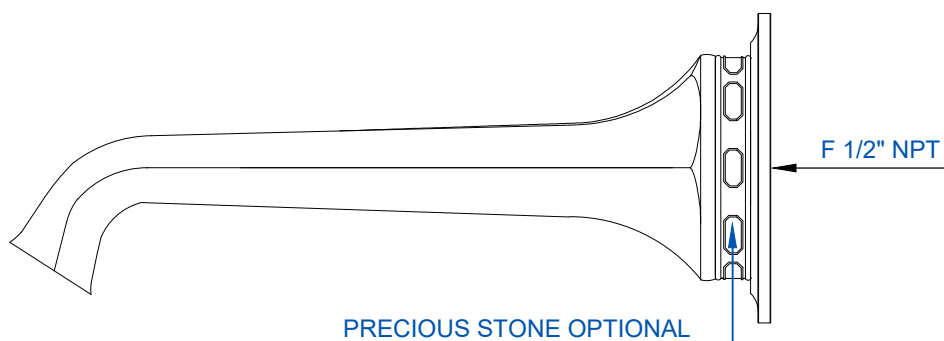

# MARGOT 1/2"

Wall mounted spout 1/2" NPT  
Bec de lavabo murale 1/2" NPT  
Ref # 012006102

PRECIOUS STONE OPTIONAL

Copyright © Compass 2010 www.compassstone.com

 COMPAS™