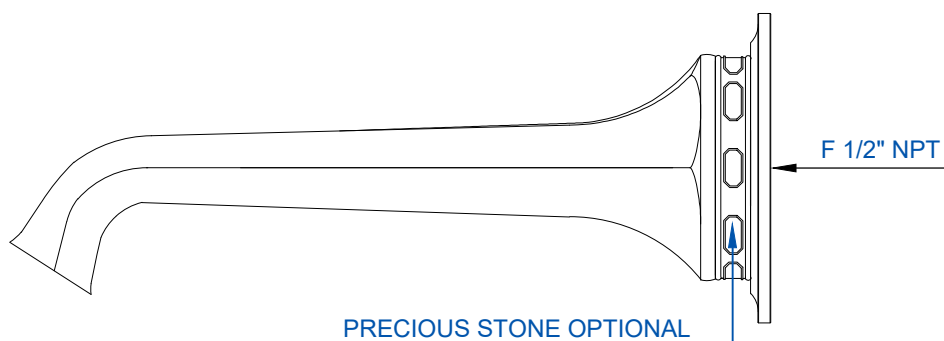

MARGOT 1/2"

Wall mounted spout 1/2" NPT

Montage mural - Bec versur Margot - 1/2" NPT

Ref # 012006102

Copyright © Compas 2010 www.compassstone.com

 COMPAS™