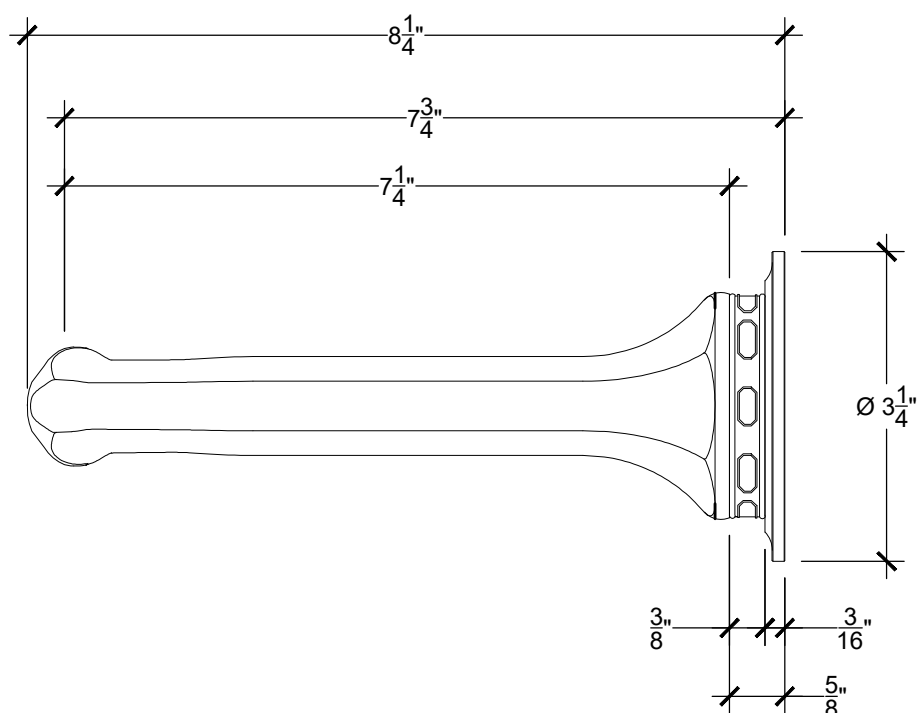

MARGOT 1/2"

Wall mounted spout 1/2" NPT

Montage mural - Bec versur Margot - 1/2" NPT

Ref # 012006102

Copyright © Compas 2010 www.compassstone.com

 COMPAS™