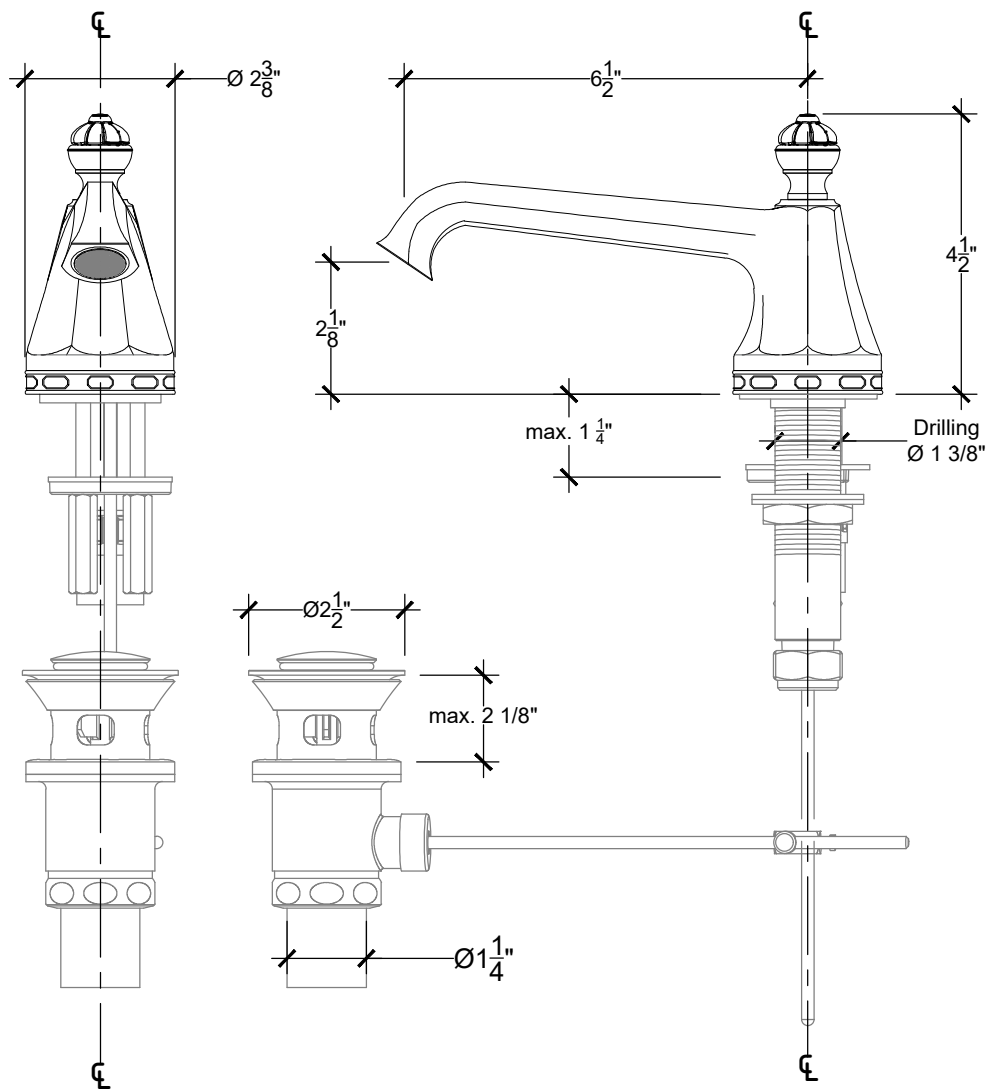

# MARGOT 1/2"

POP-UP & DRAIN

Deck mounted spout with pop-up and drain 1/2" NPT

Montage sur plan - Bec verseur Margot, tirette d'évacuation et Drain inclus - 1/2" NPT

Ref # 12006109

Copyright © Compas 2010 www.compassstone.com