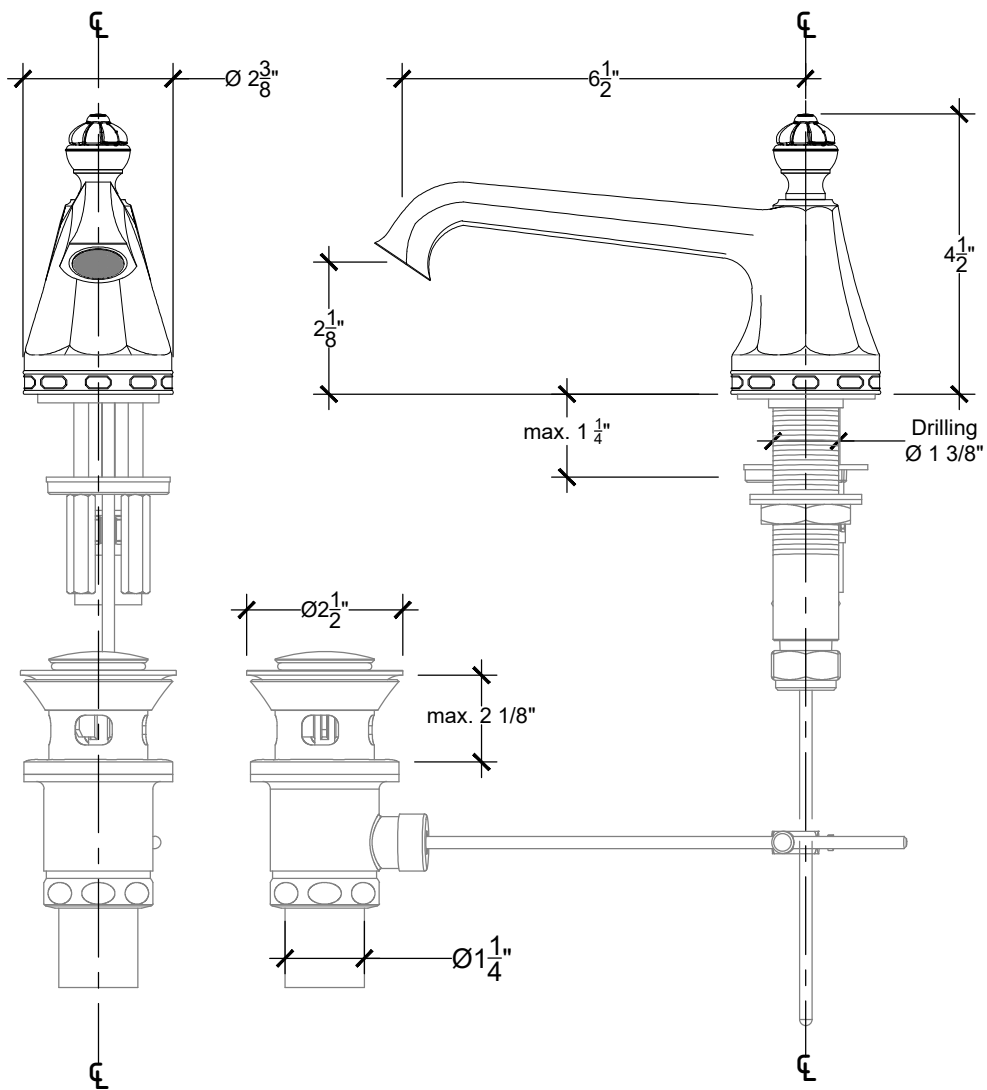

MARGOT 1/2"

POP-UP & DRAIN

Deck mounted spout with pop-up and drain 1/2" NPT
Bec lavabo sur gorge ave vidage - Margot Regalia - 1/2" NPT
Ref # 012006109

Copyright © Compas 2010 www.compasstone.com