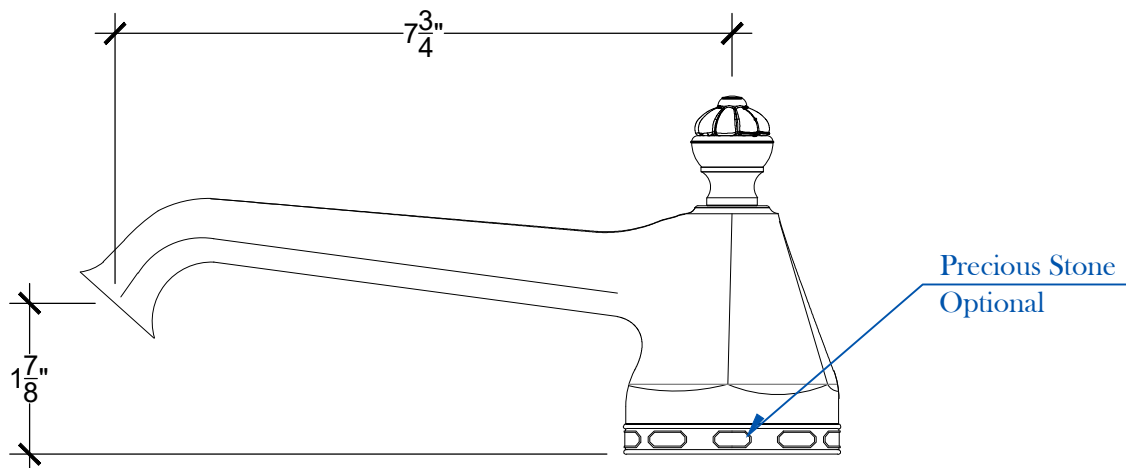

MARGOT

Deck mounted tub spout 3/4" NPT

Montage sur plan - Bec verseur Margot pour baignoire - 3/4" NPT

Ref # 12006204

Copyright © Compas 2010 www.compassstone.com

 COMPAS™