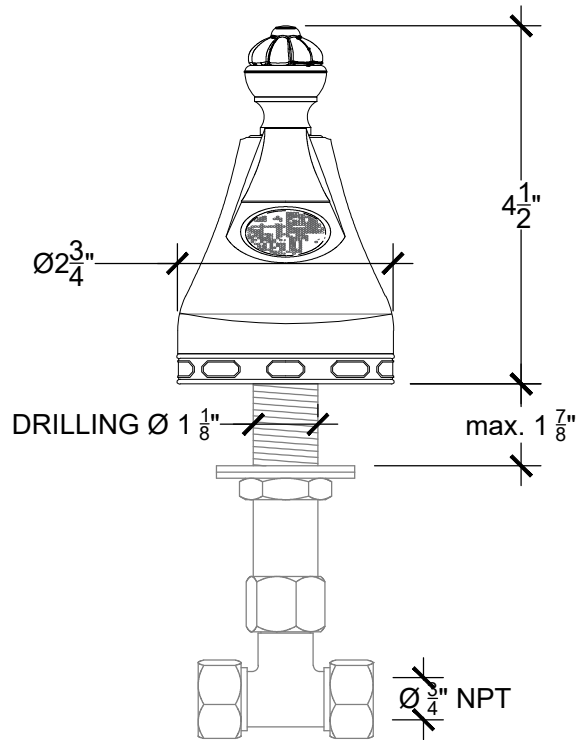

MARGOT

Deck mounted tub spout 3/4" NPT

Montage sur plan - Bec verseur Margot pour baignoire - 3/4" NPT

Ref # 12006204

Copyright © Compas 2010 www.compassstone.com

 COMPAS™