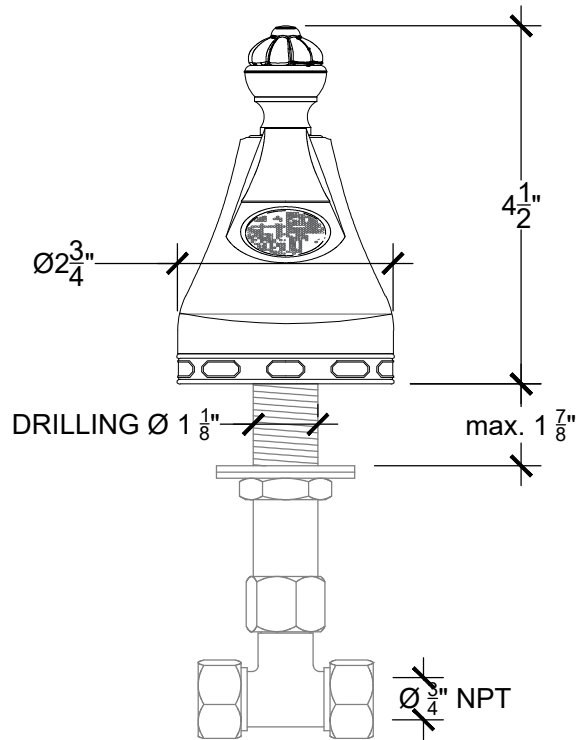

MARGOT

Deck mounted spout 3/4" NPT

Bec sure gorge pour bain - Margot Regalia - 3/4" NPT

Ref # 012006204

Copyright © Compas 2010 www.compassstone.com

 COMPAS™