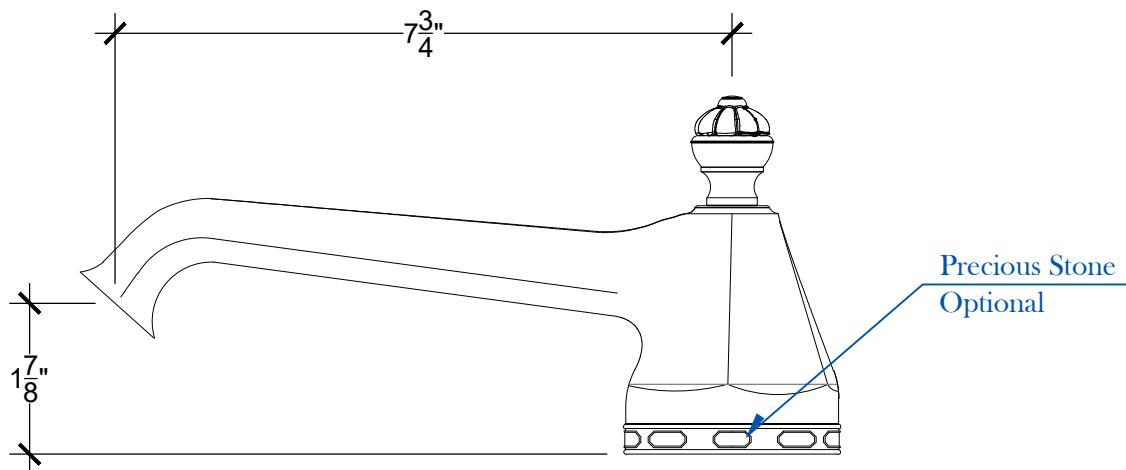

MARGOT

Deck mounted spout 3/4" NPT

Bec sure gorge pour bain - Margot Regalia - 3/4" NPT

Ref # 012006204

Copyright © Compas 2010 www.compassstone.com

 COMPAS™