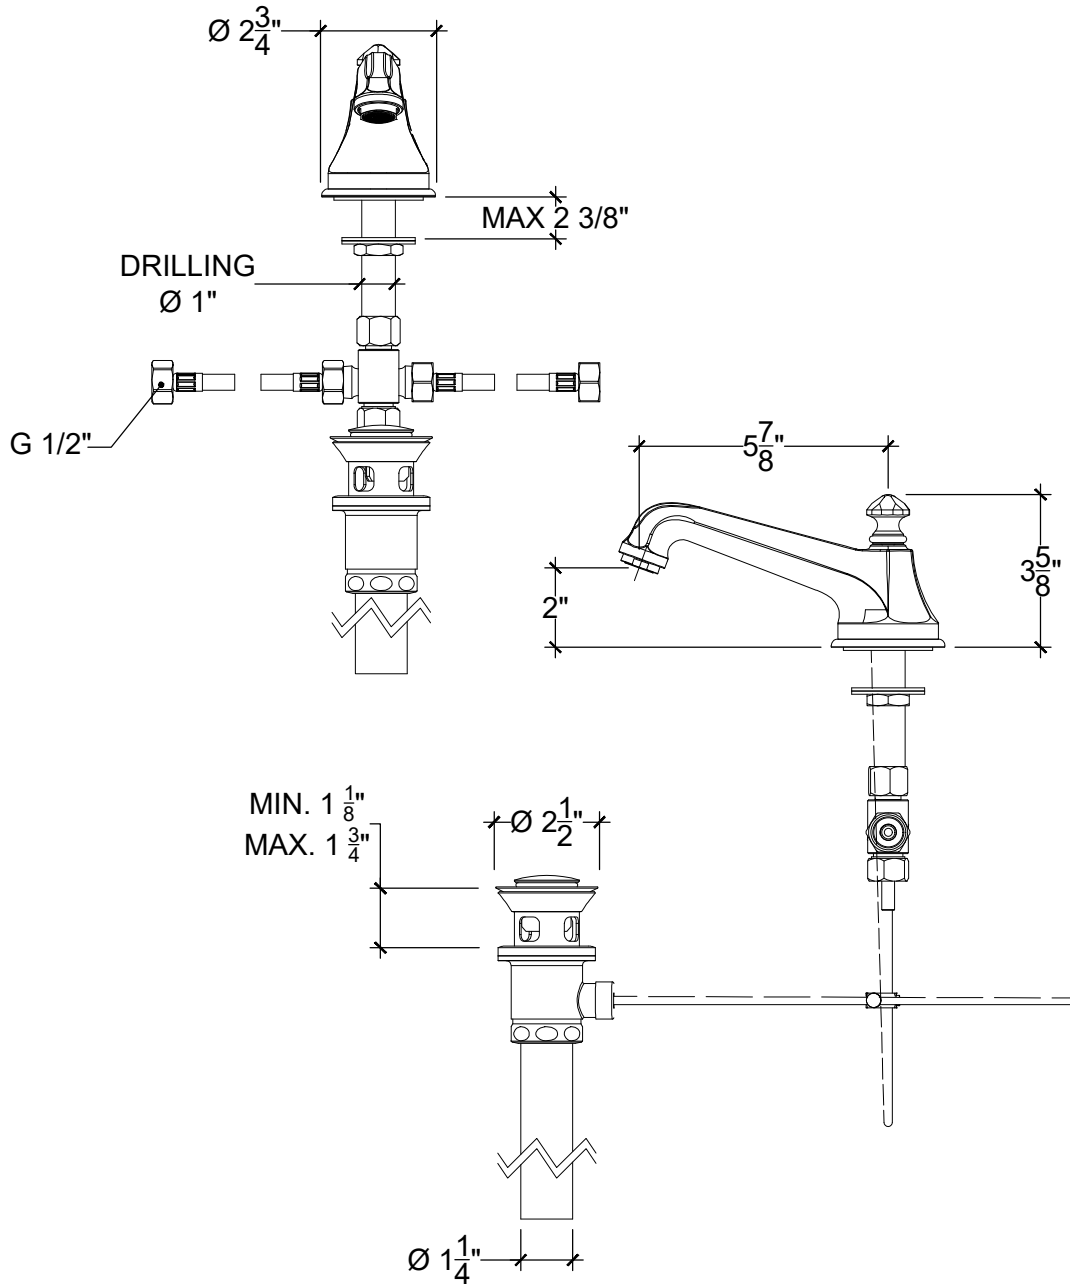

MADISON

Deck mounted spout with pop-up and drain 1/2" NPT
Bev lavabo sur gorge, avec vidage
Ref # 9006109

Copyright © Compas 2010C www.compassstone.com