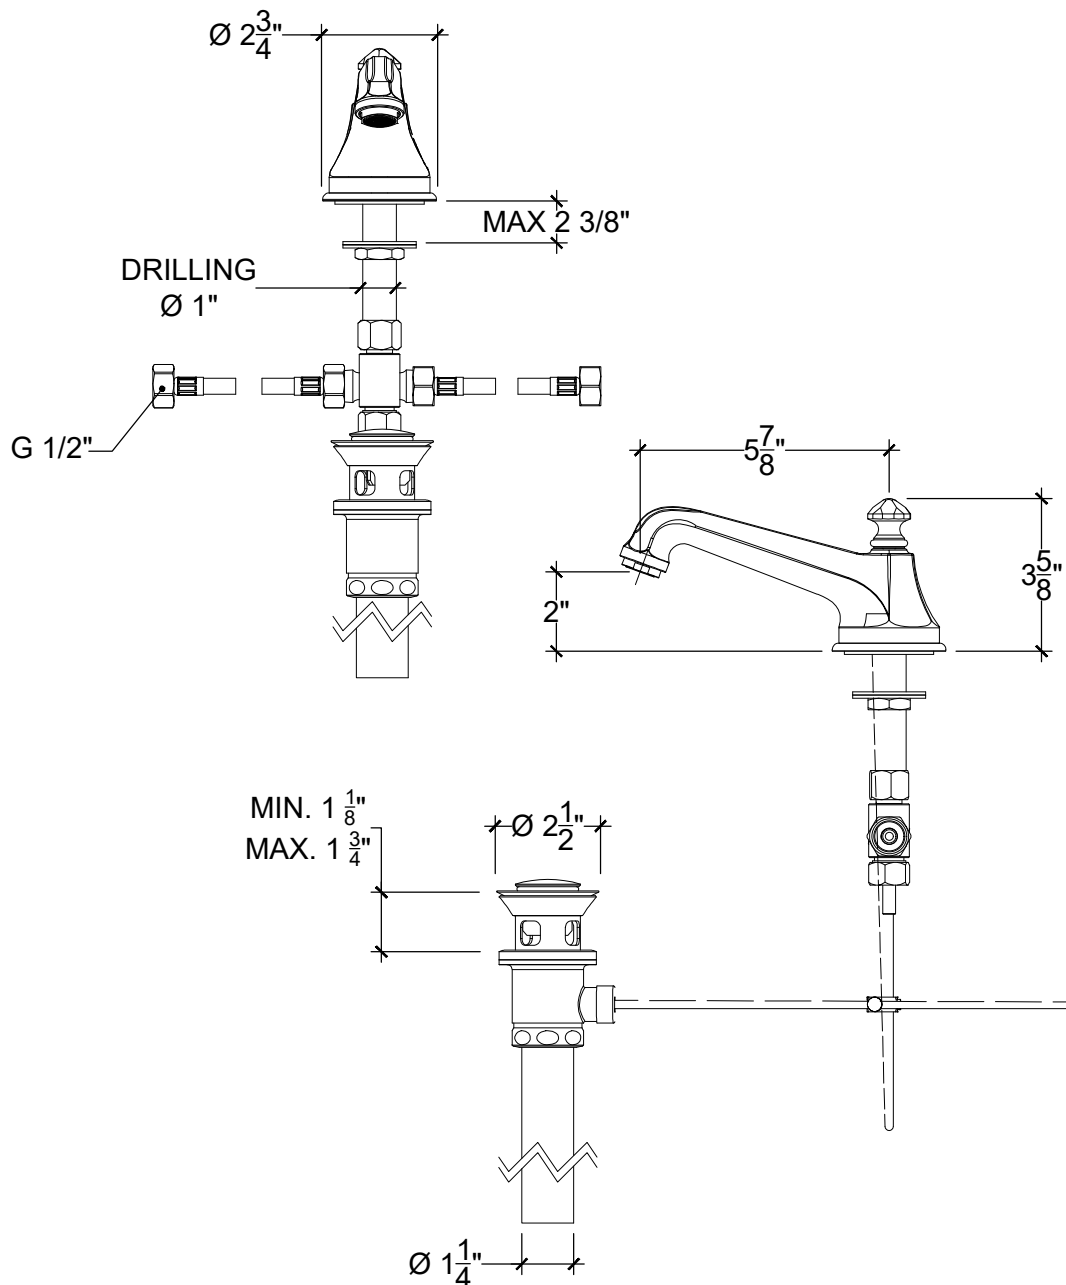

MADISON

Deck mounted spout with pop-up and drain included - 1/2" NPT

Montage sur plan - Bec verseur Madison, tirette d'évacuation et Drain inclus - 1/2" NPT

Ref # 09006109

Copyright COMPAS 2010C www.compasstone.com