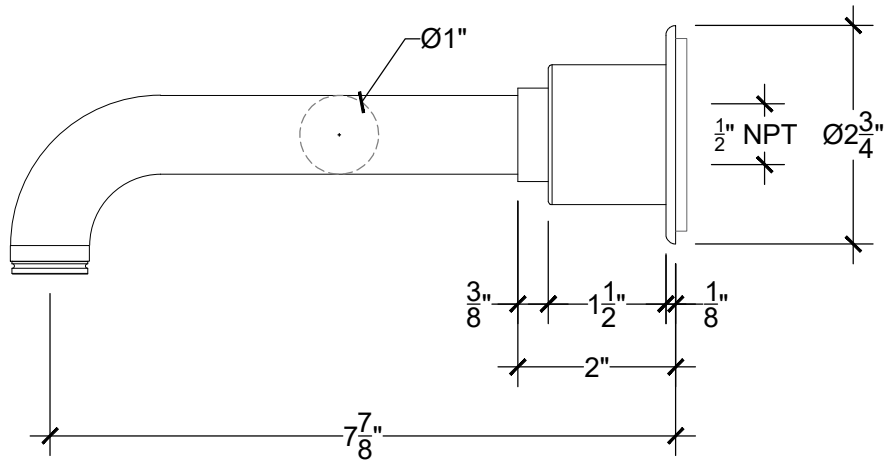

LOULOU

Wall mounted spout 1/2" NPT
Beck lavabo mural
Ref # 17106102

Copyright Compas 2010 www.compasstone.com

 COMPAS™