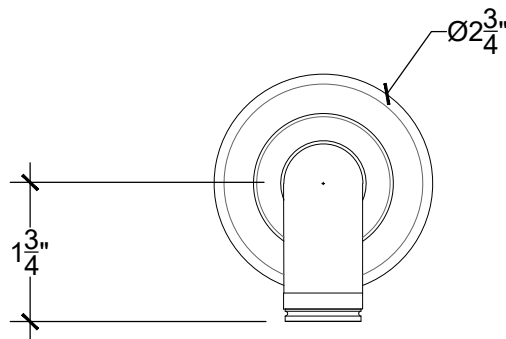

LOULOU

Wall mounted spout 1/2" NPT
Beck lavabo mural
Ref # 17106102

Copyright Compas 2010 www.compasstone.com

 COMPAS™