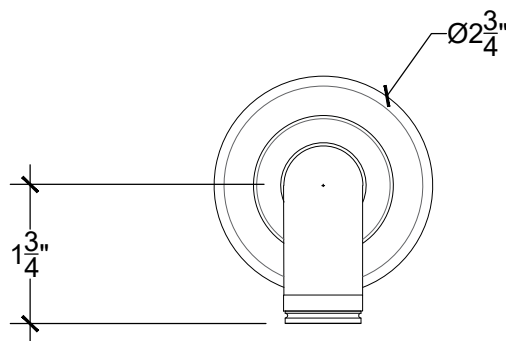

LOULOU

Wall mounted spout - 1/2" NPT

Montage mural - Bec verseur Loulou - 1/2" NPT

Ref # 17106102

Copyright Compas 2010 www.compasstone.com

 COMPAS™