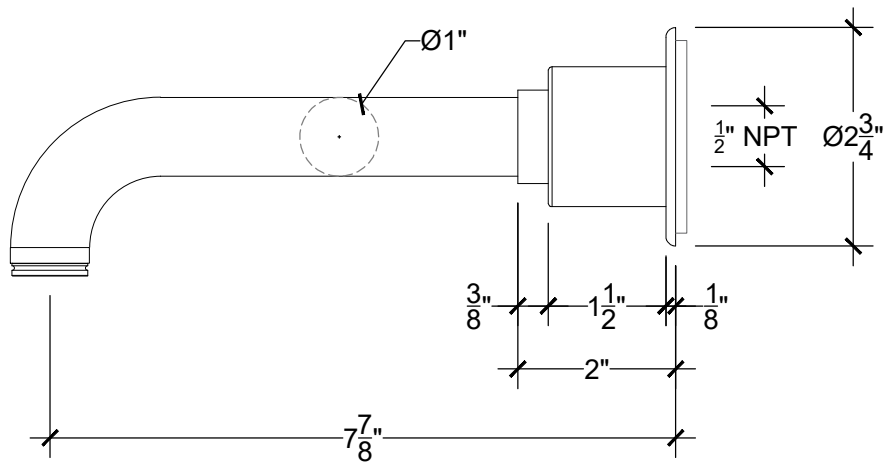

LOULOU

Wall mounted spout - 1/2" NPT

Montage mural - Bec verseur Loulou - 1/2" NPT

Ref # 17106102

Copyright Compas 2010 www.compasstone.com

 COMPAS™