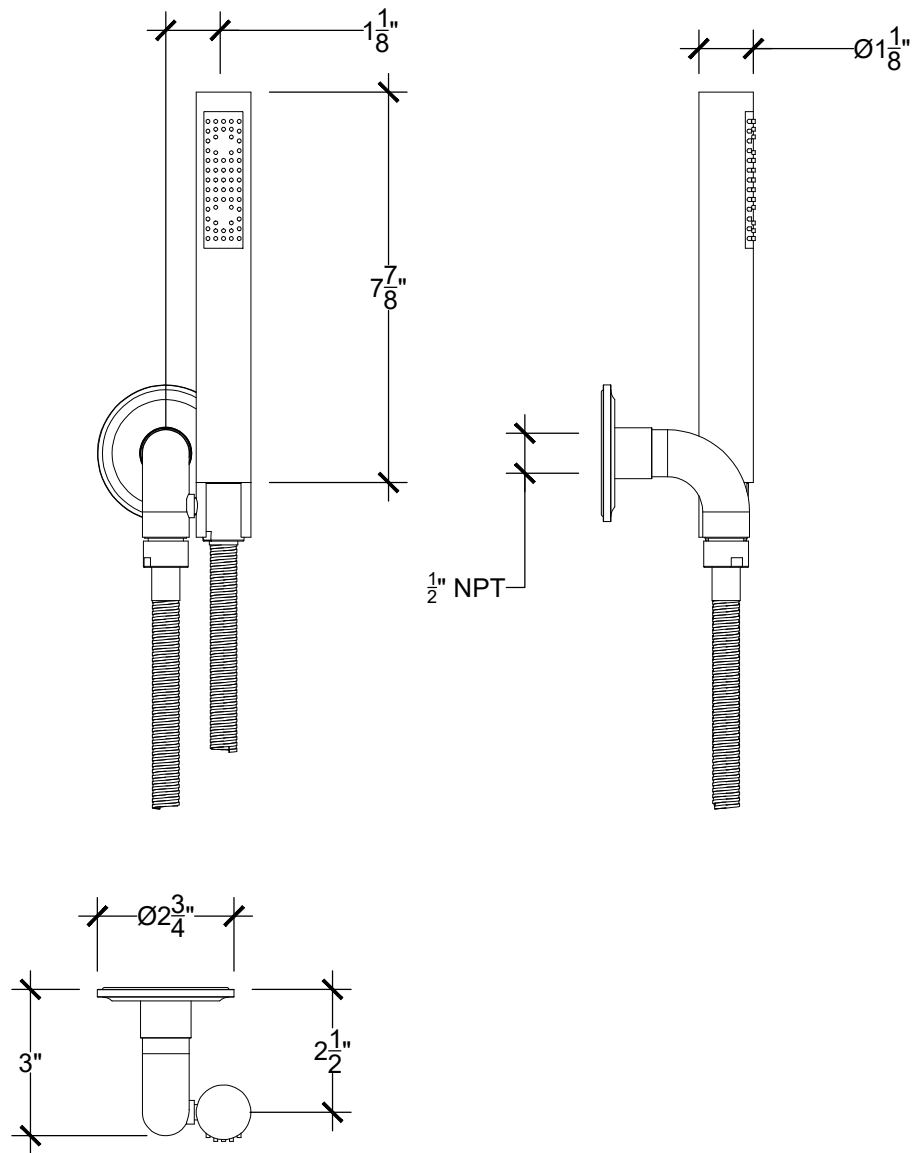

LOULOU

Wall mounted handheld on hook - 1/2" NPT

Ensemble douchette a main sur crochet

Style # 8906333-SP-HOOK

Copyright © Compas 2010 www.compassstone.com

 COMPAS™