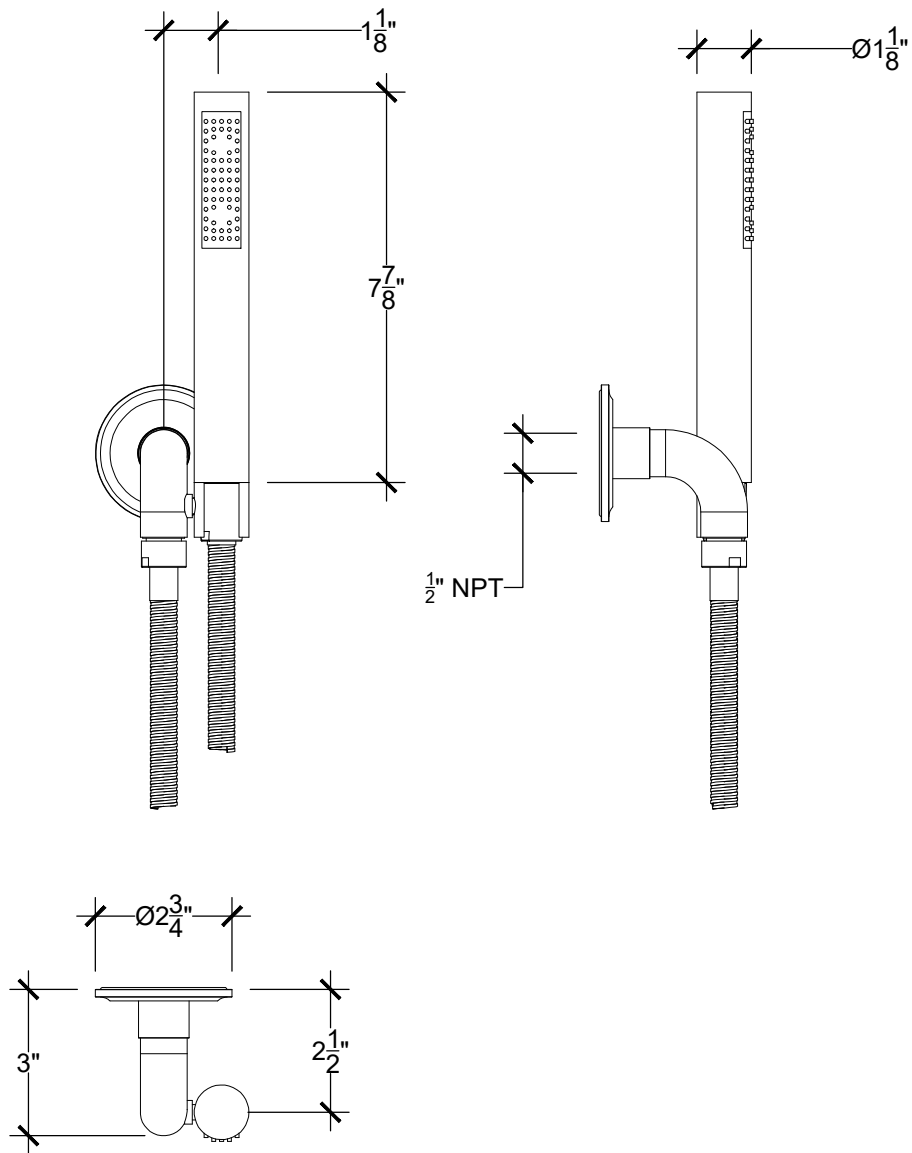

LOULOU

Wall mounted Loulou handheld on hook - 1/2" NPT

Montage mural - Ensemble douchette Loulou sur crochet - 1/2" NPT

Style # 08906333-SP-HOOK

Copyright © Compas 2010 www.compassstone.com

 COMPAS™