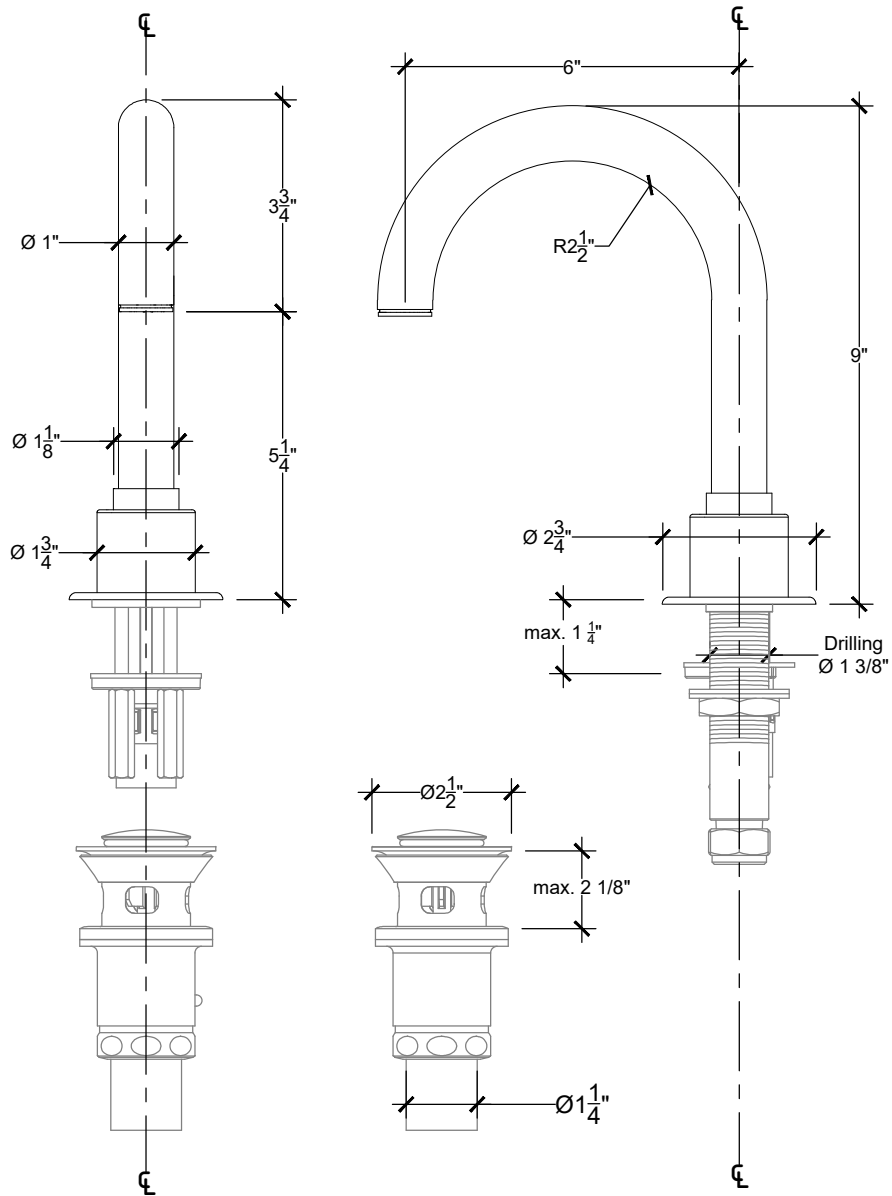

# LOULOU 1/2"

Deck mounted spout 1/2" NPT with Click Clack Drain  
Ref # 17106109

Copyright Compas 2010 www.compasstone.com

\* Drain: clic / clac drain available

 COMPAS™