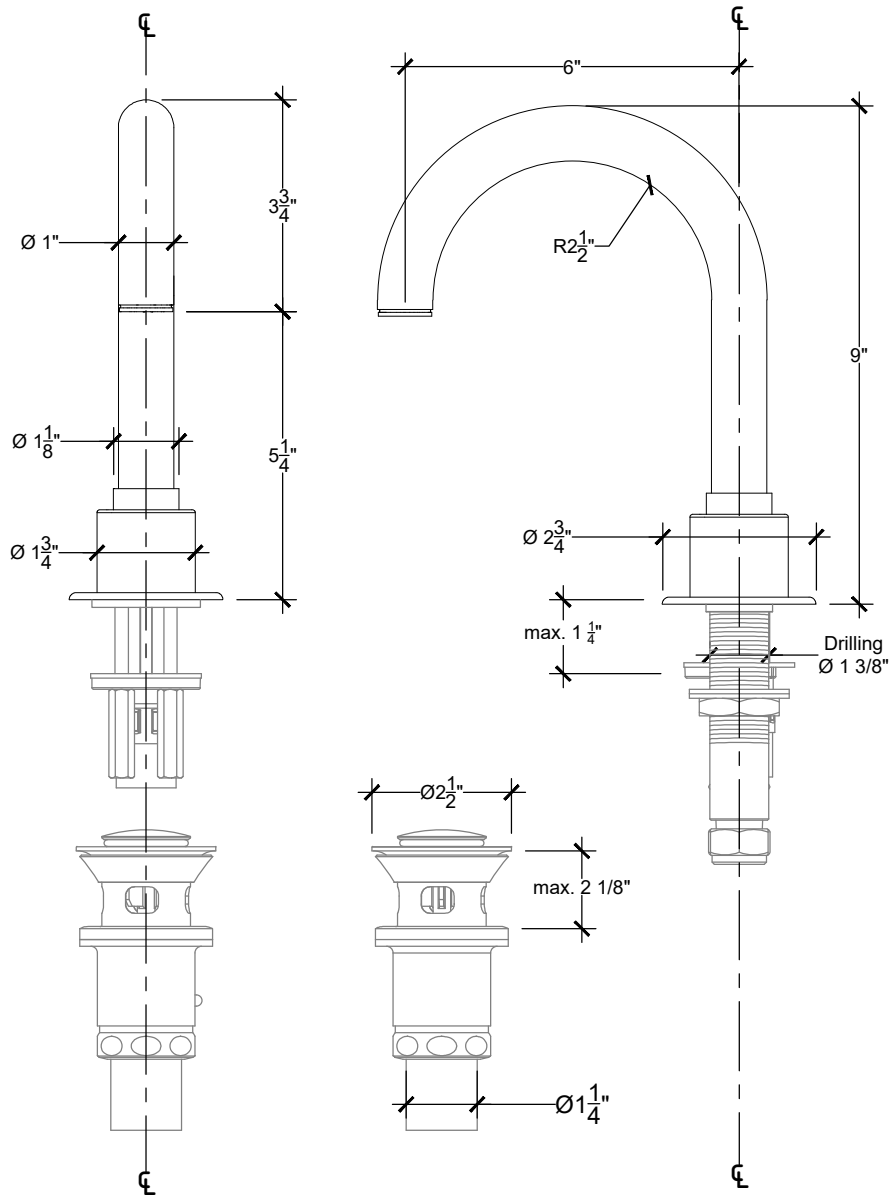

# LOULOU 1/2"

Deck mounted spout with Click Clack Drain - 1/2" NPT  
Montage sur plan - Bec verseur avec drain clic clac - 1/2" NPT  
Ref # 17106109

Copyright Compas 2010 www.compasstone.com

\* Drain: clic / clac drain available