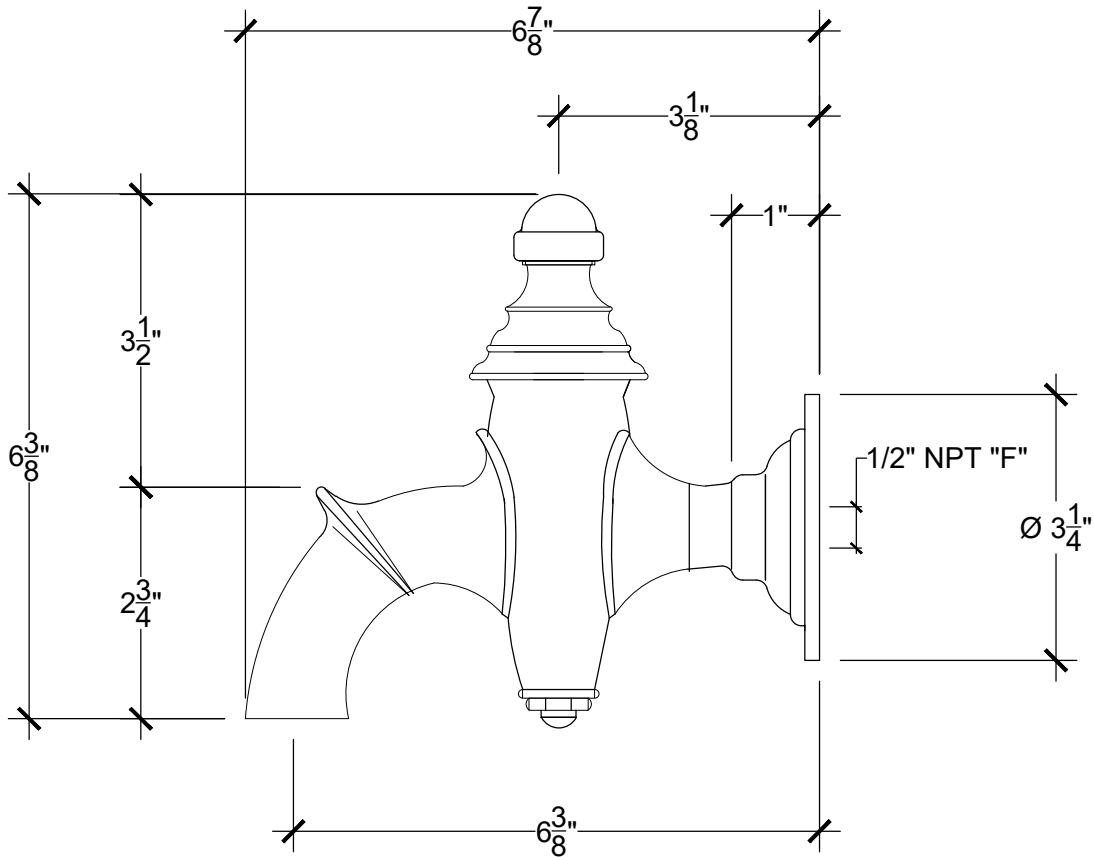

LOUIS

Wall mounted spout - 1/2" NPT
Bec verseur mural
Ref # 10006100

Copyright © Compas 2010 www.compassstone.com

 COMPAS™

REVISED 02-24-2022