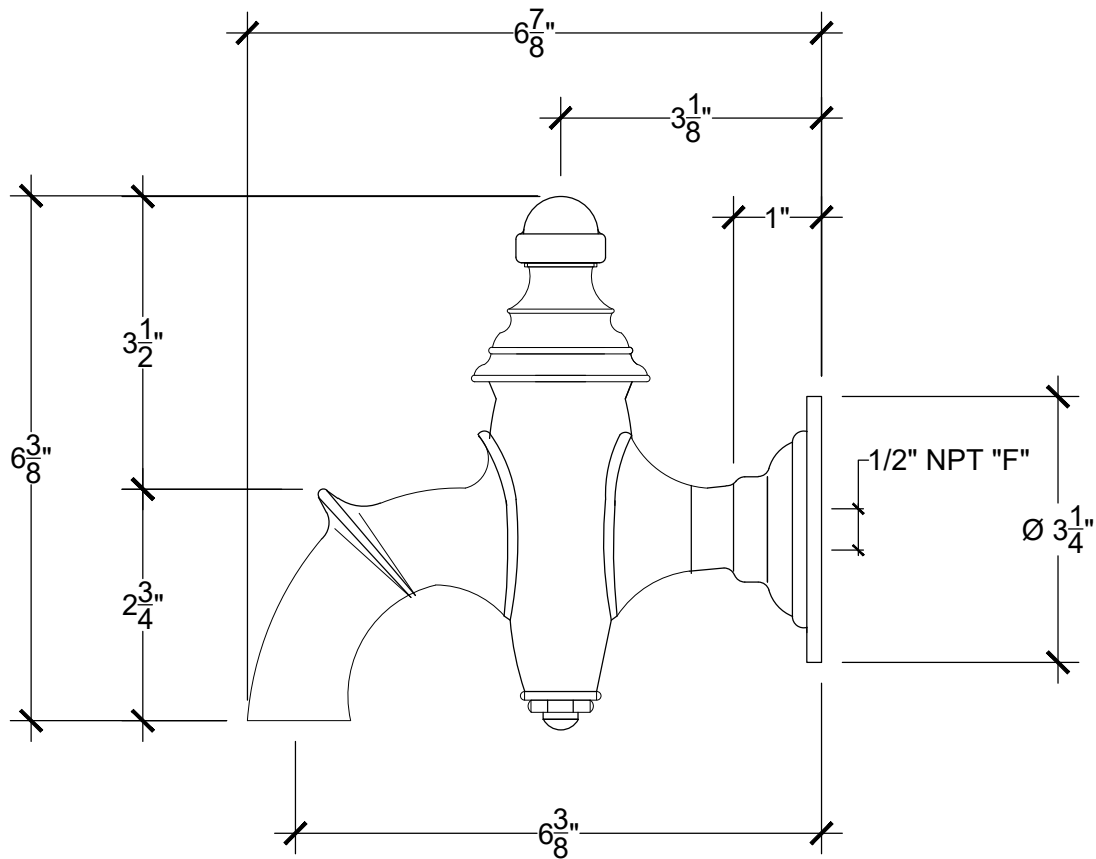

# LOUIS

Wall mounted spout - 1/2" NPT

Montage mural - Bec verseur Cuisine/Bar Lotus - 1/2" NPT

Ref # 10006100-KB

Copyright © Compas 2010 [www.compassstone.com](http://www.compassstone.com)

 COMPAS™